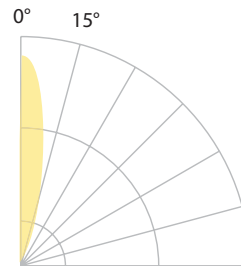

ORDERING NUMBER

		Color Temp		Finish	
2022	Round Honeycomb Louver	27	2700K	BS	Bronzed Stainless Steel
		30	3000K	SS	Stainless Steel

IEC safety Standard	Walk over	Drive over
Resistance to static load test	Yes (1125lbs)	Yes (4496lbs)
Resistance to torque and shear loads test	N/A	Yes

2022-30 _____

Example: **2022-30SS**

wacighting.com
Phone (800) 526.2588
Fax (800) 526.2585

Headquarters/Eastern Distribution Center
44 Harbor Park Drive
Port Washington, NY 11050

Central Distribution Center
1600 Distribution Ct
Lithia Springs, GA 30122

Western Distribution Center
1750 Archibald Avenue
Ontario, CA 91760