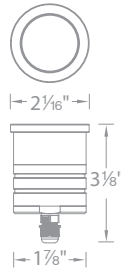

2" INGROUND - SLIM ROUND

2012 Honeycomb louver

WAC

LANDSCAPE LIGHTING

Fixture Type:

Catalog Number:

Project: _____

Location: _____

PRODUCT DESCRIPTION

Landscape 2" recessed in-ground luminaire for soft ground application.

FEATURES

- Integrated honeycomb louver for glare reduction
- 30° visual cutoff
- IP68 rated, Suitable for continuous immersion under water
- Factory sealed water tight fixtures
- Solid stainless steel construction
- 6' lead wire and direct burial gel filled wire nuts included
- Maintains constant lumen output against voltage drop
- UL 1838 Listed

SPECIFICATIONS

Input: 9 - 15VAC (Transformer is required)
Power: 4.1W / 6.6VA
Brightness: 155lm
Beam Angle: 25°
CRI: 85
Rated Life: 70,000 hours

ORDERING NUMBER

		Color Temp		Finish	
2012	<i>Slim round Honeycomb louver</i>	27	2700K	BS	<i>Bronzed Stainless Steel</i>
		30	3000K	SS	<i>Stainless Steel</i>