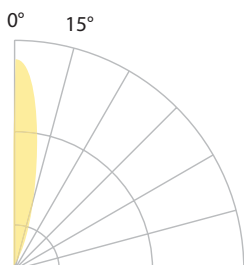

ORDERING NUMBER

		Color Temp		Finish	
2012	<i>Slim round Honeycomb louver</i>	27	2700K	BS	<i>Bronzed Stainless Steel</i>
		30	3000K	SS	<i>Stainless Steel</i>

IEC safety Standard	Walk over	Drive over	
	Resistance to static load test	Yes (1125lbs)	Yes (4496lbs)
Resistance to torque and shear loads test	N/A	Yes	

2012-30 _____

Example: **2012-30SS**