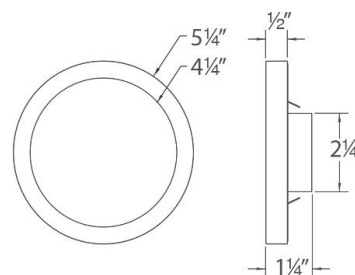

WAC LIGHTING

5" Round

Ceiling and Wall Mount

Fixture Type: _____

Catalog Number: _____

Project: _____

Location: _____

Model & Size	Color Temp & CRI	Watt	Lumens	Finish
FM-05RN 5"	930 3000K - 90	12W	1050	BK Black
	935 3500K - 90	12W	1050	BZ Bronze NI Nickel WT White

Example: **FM-05RN-930-BK**

DESCRIPTION

Ultra-slim flush mount that uses edge-lit technology and a translucent diffuser for uniform illumination without shadows or hotspots.

FEATURES

- Multiple LED array for uniform illumination
- Suitable for outdoor and coastal regions
- Dead front trim for shower applications
- Driver installed within the Junction Box, driver dimension: 2.25" dia x 1" deep
- 5 year warranty

SPECIFICATIONS

Construction:	Injection molded UV rated plastic with translucent diffuser for outdoor application
Power:	12W
Input:	120 VAC, 50/60Hz
Dimming:	ELV: 100-5% , TRIAC: 100-5%
Light Source:	Integrated LED
Lens:	Translucent acrylic diffuser
Mounting:	Installs over a 3", 4" or 3/0-4/0 hybrid junction box, Can be mounted on ceiling or wall in all orientations
Finish:	Enamel Coated: White, Nickel, Bronze, Black
Operating Temp:	-40°F to 122°F (-40°C to 50°C)
Standards:	ETL, cETL, Wet Location Listed, Energy Star 2.0, Title 24 JA8 Compliant, ADA

FINISHES:

LINE DRAWING:

FM-05RN