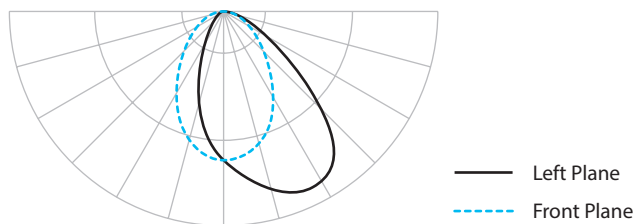

PHOTOMETRY

ORDER NUMBER

	Power	Comparable	Delivered Lumens		Color Temp	Finish		
			3000K	5000K				
	WP-LED119	19W	39W HID	1390	1460	30 3000K 50 5000K	BZ Bronze	
	WP-LED127	27W	70W HID	2075	2135		GH Graphite	
	WP-LED135	35W	100W HID	2750	2825		WT White	

- -

Example: **WP-LED119-50-BZ**

ACCESSORIES

Motion Sensor (120V) **MS-120-BZ** Bronze
MS-120-GY Gray
MS-120-WT White

Photo Sensor (120V) **PC-120-BZ** Bronze
PC-120-GY Gray
PC-120-WT White

WAC Lighting
www.waclighting.com
Phone (800) 526.2588 • Fax (800) 526.2585

Headquarters/Eastern Distribution Center
44 Harbor Park Drive • Port Washington, NY 11050
Phone (516) 515.5000 • Fax (516) 515.5050

Western Distribution Center
1750 Archibald Avenue • Ontario, CA 91760
Phone (800) 526.2588 • Fax (800) 526.2585