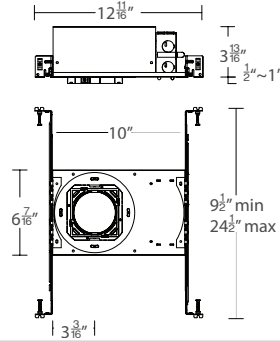

3.5" OCULUX ARCHITECTURAL Adjustable Downlight - R3CSDT, R3CSDL

WAC LIGHTING
Responsible Lighting®

Housings (Required) - Order separately from trims

Model   Color Temp   Input

Model	Color Temp	Input
R3CSN-11 <i>IC-Rated, Airtight New Construction</i>	927	2700K
	930	3000K
	935	3500K
	940	4000K
		120V - 277V

Example: **R3CSN-11-927**

FEATURES

- Adjustable LED light engine included with housing:
  Vertical Adjustment 0-30°, Horizontal Adjustment 365°
- Trim or trimless with die-cast spackle frame included.
- Accepts one optional honeycomb louver or optical lens.

GLARE CONTROL ACCESSORIES sold separately

LENS-16	HCL	Honeycomb Louver

LENS ACCESSORIES sold separately

LENS-16	AMB	Amber
	RED	Red
	FR	Frosted
	SPR	Spread
	BEL	Beam Elongating

wacighting.com
Phone (800) 526.2588
Fax (800) 526.2585

Headquarters/Eastern Distribution Center
44 Harbor Park Drive
Port Washington, NY 11050

Central Distribution Center
1600 Distribution Ct
Lithia Springs, GA 30122

Western Distribution Center
1750 Archibald Avenue
Ontario, CA 91760