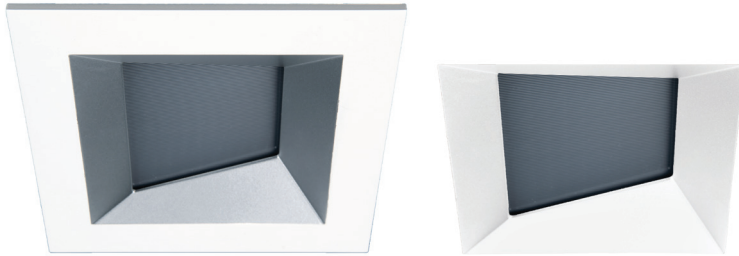

3.5" OCULUX ARCHITECTURAL Wall Wash - R3CSWT, R3CSWL

WAC LIGHTING
Responsible Lighting®

Fixture Type:

Catalog Number:

Project:

Location:

PRODUCT DESCRIPTION

Oculux Architectural offers performance features in a simple but versatile package for residential and commercial applications alike. One housing can be used for downlight, adjustable, pinhole, wall wash trims.

SPECIFICATIONS

Construction: Die-cast aluminum trim and heat sink

Dimming: 100% - 1% TRIAC, ELV
100% - 5%, 0-10V

Input Power: 13.5W, 120V-277V 50/60Hz

Light Source: High output COB LED rated life of 50,000 hours.

Mounting: Retention clips firmly hold trim to housing. Cutout 4¼" x 4¼"

Finish: Powder coated white, enamel-coated haze.

Ceiling thickness: ½" - 1"

Standards: UL & cUL, Wet location listed. Title 24 JA8-2016 Compliant