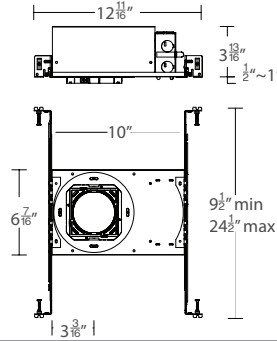

3.5" OCULUX ARCHITECTURAL

Wall Wash - R3CSWT, R3CSWL

WAC LIGHTING

Responsible Lighting®

Housings (Required) - Order separately from trims

Model Color Temp Input

Model	Color Temp	Input
R3CSN-11	927 2700K	120V - 277V
IC-Rated, Airtight	930 3000K	
New Construction	935 3500K	
	940 4000K	

Example: R3CSN-11-927

GLARE CONTROL ACCESSORIES sold separately

LENS-16	HCL	Honeycomb Louver

FEATURES

- Adjustable LED light engine included with housing:
  Optimal Vertical Adjustment for Wall Wash is 15° indexed position
- Trim or trimless with die-cast spackle frame included.
- Accepts one optional honeycomb louver or optical lens.

LENS ACCESSORIES sold separately

LENS-16	AMB	Amber
	RED	Red
	FR	Frosted
	SPR	Spread
	BEL	Beam Elongating

wacighting.com
Phone (800) 526.2588
Fax (800) 526.2585

Headquarters/Eastern Distribution Center
44 Harbor Park Drive
Port Washington, NY 11050

Central Distribution Center
1600 Distribution Ct
Lithia Springs, GA 30122

Western Distribution Center
1750 Archibald Avenue
Ontario, CA 91760