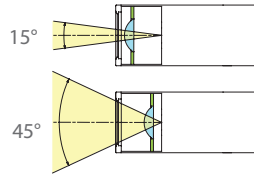

MT-4 - 1 Light, 2 Light, 3 Light, 4 Light Silo Multiples - Trimless

WAC LIGHTING Responsible Lighting®

Adjustable between 15° - 45°

Fixture Type:

Catalog Number:

Project: _____

Location: _____

PRODUCT DESCRIPTION