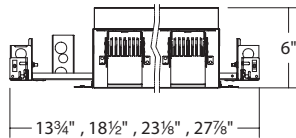

Fixture Type:

Catalog Number:

Project: _____

Location: _____

PRODUCT DESCRIPTION

Retractable, adjustable spot lights

FEATURES

- Continuously adjustable beam angle between 15° and 45°
- 365° horizontal rotation and 180° vertical aiming
- Independently adjustable and retractable heads
- Accommodates one lens and glare control accessory
- 5 year WAC Lighting product warranty

SPECIFICATIONS

Construction: Die-cast aluminum head with rotatable front face. Steel housing and trim.

Light Source: High output LED. Rated life of 50,000 hours

Input: Universal 120V - 277V AC 50/60 Hz.

Dimming: Electronic low voltage (ELV), TRIAC, 0-10V

Mounting: Accommodates 1/2" - 1" ceiling thickness.

Finish: Electrostatically powder coated Black and White

Standards: UL & cUL Damp Location listed, Title 24 JA8-2016 Compliant, Airtight

Model	Heads	Power	Color Temp	Beam	Lumens *Ref. Output	CBCP *Ref. Output	Finish (Trim/Interior)			
MT-4	1		10L 10W IC	927 2700K 90	15°	745	3460			
			15L 14W Non IC	930 3000K 90				45°	1130	1870
				935 3500K 90						
				940 4000K 90						
MT-4	2		10L 20W IC	927 2700K 90	15°	745 x2	3460 x2			
			15L 28W Non IC	930 3000K 90				45°	1130 x2	1870 x2
				935 3500K 90						
				940 4000K 90						
MT-4	3		10L 30W IC	927 2700K 90	15°	745 x3	3460 x3			
			15L 42W Non IC	930 3000K 90				45°	1130 x3	1870 x3
				935 3500K 90						
				940 4000K 90						
MT-4	4		10L 40W IC	927 2700K 90	15°	745 x4	3460 x4			
			15L 56W Non IC	930 3000K 90				45°	1130 x4	1870 x4
				935 3500K 90						
				940 4000K 90						

MT-4   L-   -

Example: MT-4215L-930-WTWT

*Reference output is 930(CRI 90 3000k) at 15(14W). Reference photometric performance on next page for other combinations.

wacighting.com
Phone (800) 526.2588
Fax (800) 526.2585

Headquarters/Eastern Distribution Center
44 Harbor Park Drive
Port Washington, NY 11050

Central Distribution Center
1600 Distribution Ct
Lithia Springs, GA 30122

Western Distribution Center
1750 Archibald Avenue
Ontario, CA 91760