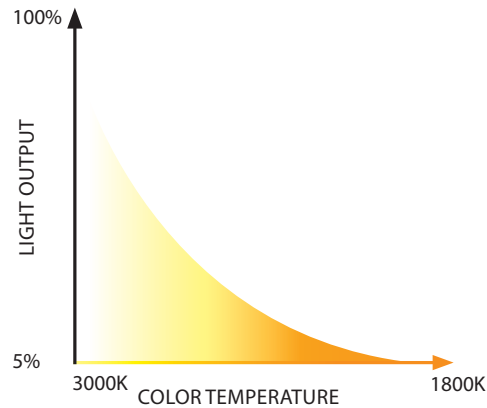

SPECIFICATIONS

Construction: Die-cast aluminum trim and heat sink

Dimming: ELV or TRIAC or 0-10V dimming compatible

Input: 120V for R3BNICA-10, R3BBRT-10; 120-277V for R3BNICA-10U

Light Source: 11W 95 CRI Single LED Module. Rated Life: 50,000 hours

Mounting: Retention clips firmly hold trim to housing.

Finish: Powder coated

Ceiling thickness: ½" - 1"

Standards: ETL&cETL listed, Wet location listed

Operating Temperature: -4°F to 104°F (20°C to 40°C)