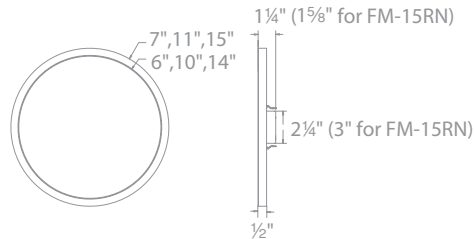

ROUND

LED Functional Ceiling Or Wall Luminaire

FM-07RN, FM-11RN, FM-15RN

WAC LIGHTING

Responsible Lighting®

Fixture Type:

Catalog Number:

Project: _____

Location: _____

PRODUCT DESCRIPTION

Ultra slim flush mount that uses edge lit technology and a translucent diffuser for uniform illumination without shadows or hotspots.

FEATURES

- Energy Star® rated
- Damp Location Listed
- CEC Title 24 Compliant
- UL & cUL listed
- ADA compliant
- Installs over a 3", 4" or 3/0-4/0 hybrid junction box
- Multiple LED array for uniform illumination
- 120VAC - no driver needed
- 50,000 hour rated life
- 5 year warranty

SPECIFICATIONS

Construction: Aluminum with translucent diffuser

Input: 120VAC

ELV Dimming: 100% - 10% Electronic Low Voltage, 100%-5% Triac

Operating Temperature: -20°C (-4°F) to 40°C (104°F)

ORDERING NUMBER

	Watt	Mounting	Max Lumens	Color Temp	CRI	Finish
FM-07RN	15W	Installs over a 3", 4" or 3/0-4/0 hybrid junction box	1050			
FM-11RN	20W	Installs over a 3", 4" or 3/0-4/0 hybrid junction box	1525	930 3000K 90 935 3500K 90		BN Brushed Nickel BZ Bronze WT White
FM-15RN	28W	Installs over a 3", 4" or 3/0-4/0 hybrid junction box	2550			

Example: **FM-15RN-930-WT**

wacighting.com
Phone (800) 526.2588
Fax (800) 526.2585

Headquarters/Eastern Distribution Center
44 Harbor Park Drive
Port Washington, NY 11050

Central Distribution Center
1600 Distribution Ct
Lithia Springs, GA 30122

Western Distribution Center
1750 Archibald Avenue
Ontario, CA 91760