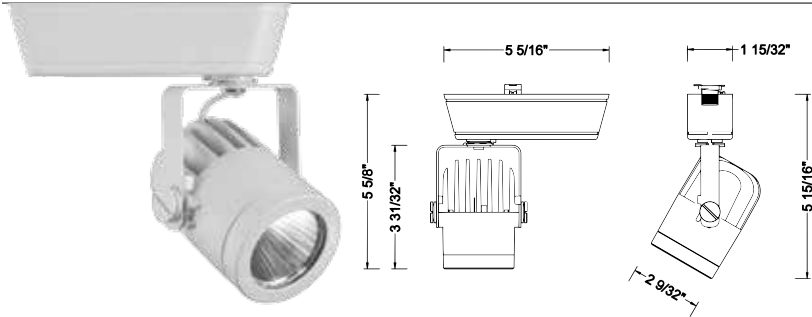

Model: LED160

LEDme® Track / Rail Luminaire

WAC LIGHTING

Responsible Lighting®

Fixture Type:

Catalog Number:

Project:

Location:

PRODUCT DESCRIPTION

LED160 track spot offers superior light output in a small, unobtrusive design. The high output LEDs outperform a 20W metal halide fixture at the size of a typical MR16 luminaire. Developed for upscale residential and commercial environments.

FEATURES

- Free of projected heat and UV and IR radiation
- Alternate beam angles may be ordered separately
- Replaceable LED modules
- Accommodates 1 lens or honeycomb
- 360° horizontal and -90°~+90° vertical aiming
- Lockable vertical aiming for precise adjustments
- 60,000 hour rated life
- 5 year WAC Lighting product warranty

SPECIFICATIONS

Construction: Die-cast aluminum with removable lens cap for easy change of lenses or accessories

Finish: Black (BK) and White (WT) powder coat paint.

Driver: Input voltage: 120V AC 50/60Hz.

Light Source: High-Output LED.

Dimming: Dimmable to 10% with electronic low voltage (ELV) dimmer and triac dimmer.

Standards: ETL & cETL Listed.

FIXTURE PERFORMANCE

Model #	Beam	Voltage	Color Temp	Power	Lumens	Efficacy	CRI
LED160S-827	20°	120V	2700K	15W	935	62.3 Lm/W	85
LED160F-827	40°				930	62 Lm/W	
LED160S-927	20°	120V	2700K	15W	775	53 Lm/W	90
LED160F-927	40°				760	50.5 Lm/W	
LED160S-830	20°	120V	3000K	15W	955	63.5 Lm/W	85
LED160F-830	40°				945	63 Lm/W	
LED160S-930	20°	120V	3000K	15W	765	51 Lm/W	90
LED160F-930	40°				750	50 Lm/W	
LED160S-835	20°	120V	3500K	15W	960	64 Lm/W	85
LED160F-835	40°				950	63.5 Lm/W	
LED160S-840	20°	120V	4000K	15W	975	65 Lm/W	85
LED160F-840	40°				970	64.5 Lm/W	

ORDER NUMBER

Track System	Model	Watt	Beam	Color Temp	CRI	Finish	
H H Track	LED160	15W	S 20°	827 2700K	85	BK Black WT White	
L L Track				927 2700K	90		
J J/J2 Track			F 40°	930 3000K	90		
				835 3500K	85		
			S 20°	840 4000K	85		
				F 40°			

Example: J-LED160S-827-WT

FINISHES

REPLACEMENT MODULE

BXRC-27E1000-B-03	2700K	85 CRI
BXRC-27G1000-B-03	2700K	90 CRI
BXRC-30E1000-B-03	3000K	85 CRI
BXRC-30G1000-B-03	3000K	90 CRI
BXRC-35E1000-B-03	3500K	85 CRI
BXRC-10E1000-B-03	4000K	85 CRI

INTERCHANGABLE OPTICS

RF-S	20°
RF-F	40°

LENSES & ACCESSORIES

Model	Color	Model	Finish	
LENS-16	AMB Amber	FR	Frosted Lens	
	BLU Blue		SPR	Spread Lens
	GRN Green		BEL	Beam Elongating Lens
	RED Red		HCL	Honey Comb Louver
	YEL Yellow			

WAC Lighting

www.waclighting.com

Phone (800) 526.2588 • Fax (800) 526.2585

Headquarters/Eastern Distribution Center

44 Harbor Park Drive • Port Washington, NY 11050

Phone (516) 515.5000 • Fax (516) 515.5050

Western Distribution Center

1750 Archibald Avenue • Ontario, CA 91760

Phone (800) 526.2588 • Fax (800) 526.2585