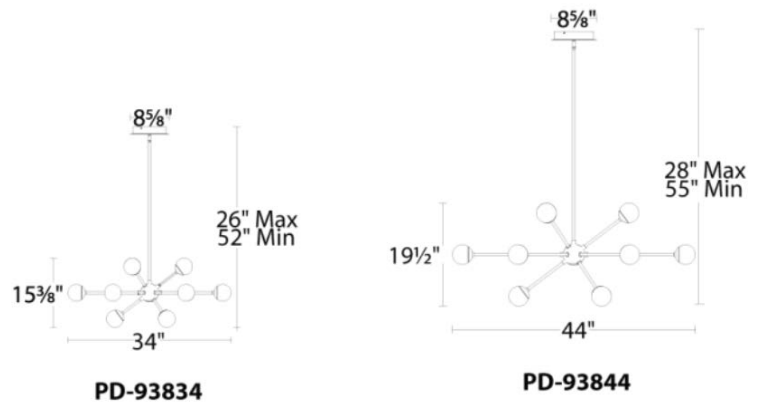

PRODUCT DESCRIPTION

With its contrast of simple shapes, Bossa Nova captures the formal energy of mid-century modernism, but adds a high-tech twist with cutting-edge led light and an installation-friendly design.

FEATURES

- Mouth-blown opal glass shades
- Easy-to-assemble design with quick connections
- Interchangeable rods are varied in length for customization
- Three 12" and one 6" down rod included
- Can be mounted on a sloped ceiling
- Universal voltage driver (120V-220V-227V) concealed within fixture

SPECIFICATIONS

Color Temp: 3000K

CRI: 90

Dimming: 100% - 10% ELV; 100%-5% 0-10v

Rated Life: 50,000 hrs

Input: 120V - 277V

Construction: Aluminum with glass diffuser

Finish: Black

Standards: ETL & cETL listed, Damp listed, Title 24

ORDER NUMBER

Model	Wattage	Voltage	LED Lumens	Delivered Lumens	Finish
PD-93834	34"	44W	120V-277V	3492	2998
PD-93844	44"	43W		4110	2983
					BK <i>Black</i>

Example: **PD-93834-BK**

dweLED.com
Phone (800) 526.2588
Fax (800) 526.2585

Headquarters/Eastern Distribution Center
44 Harbor Park Drive
Port Washington, NY 11050

Central Distribution Center
1600 Distribution Ct
Lithia Springs, GA 30122

Western Distribution Center
1750 Archibald Avenue
Ontario, CA 91760