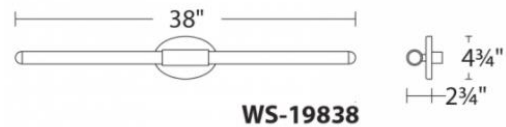

Fixture Type:

Catalog Number:

Project:

Location:

PRODUCT DESCRIPTION

Add sparkle to your sanctuary with this exciting bath design, featuring miniature crystal beads that shimmer with light. It's luxe touch, and energy-efficient too, thanks to state-of-the-art LED modules within.

FEATURES

- Three Individual illuminating chrome plated elements
- Universal voltage driver (120V-220V-277V) concealed within fixture
- ADA compliant

SPECIFICATIONS

- Color Temp:** 3000K
- CRI:** 90
- Dimming:** 100% - 10% 0-10V; 100% - 5% ELV & Triac
- Rated Life:** 60,000 hrs
- Input:** 120V – 277V
- Construction:** Aluminum
- Finish:** Chrome
- Standards:** ETL & cETL listed, Damp listed, Title 24