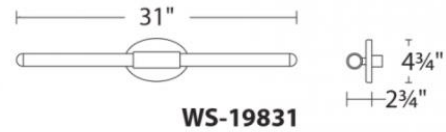

Fixture Type:

Catalog Number:

Project:

Location:

PRODUCT DESCRIPTION

Add sparkle to your sanctuary with this exciting bath design, featuring miniature crystal beads that shimmer with light. It's luxe touch, and energy-efficient too, thanks to state-of-the-art LED modules within.

FEATURES

- Three Individual illuminating chrome plated elements
- Universal voltage driver (120V-220V-277V) concealed within fixture
- ADA compliant

SPECIFICATIONS

- Color Temp:** 3000K
- CRI:** 90
- Dimming:** 100% - 10% 0-10V; 100% - 5% ELV & Triac
- Rated Life:** 60,000 hrs
- Input:** 120V – 277V
- Construction:** Aluminum
- Finish:** Chrome
- Standards:** ETL & cETL listed, Damp listed, Title 24