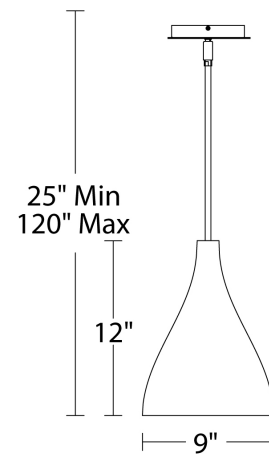

FINISHES

LINE DRAWING

PD-W55809