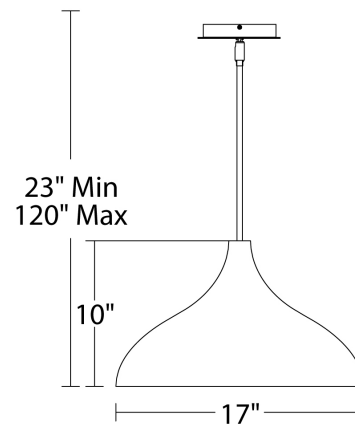

REPLACEMENT PARTS

- RPL-RDOOUT06-886-BK - 6" rod - BK finish
- RPL-RDOOUT12-886-BK - 12" rod - BK finish
- RPL-GLA-W55813 - Glass for PD-W55817
- RPL-RDOOUT06-886-WT - 6" rod - WT finish
- RPL-RDOOUT12-886-WT - 12" rod - WT finish

FINISHES

LINE DRAWING

PD-W55817