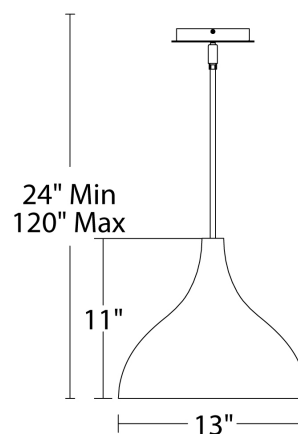

FINISHES

LINE DRAWING

PD-W55813