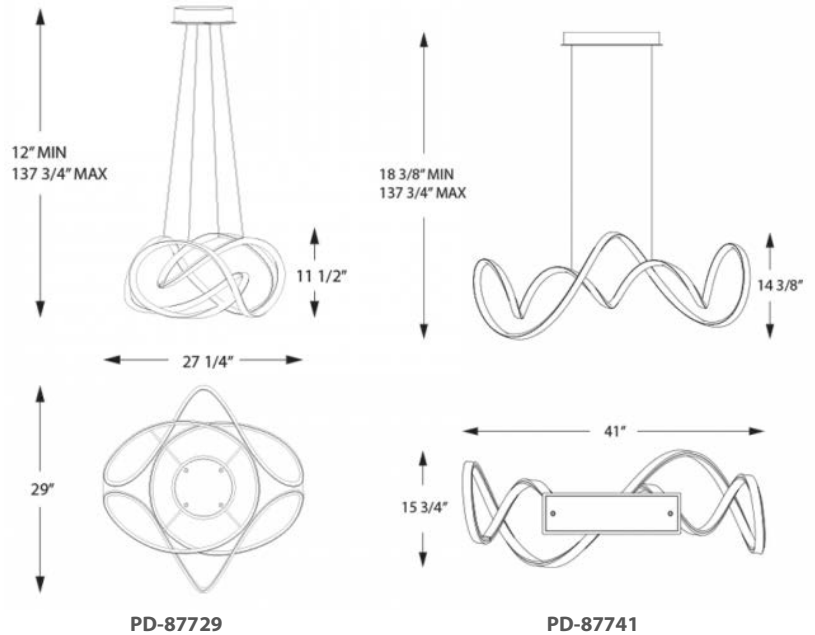

PRODUCT DESCRIPTION

With its captivating and continuous loops, Vornado pushes the limits of engineering—bands of silver and light twist in and out like a Mobius strip on steroids. Finely wrought in spun aluminum and plated with chrome for extra shine.

FEATURES

- Hand-crafter, seamless construction
- Thin powered cables provide an ultra-clean look
- Can be mounted on a sloped ceiling
- Universal voltage driver (120V-220V-277V) concealed within canopy

SPECIFICATIONS

- **Color Temp:** 3000k
- **CRI:** 90
- **Dimming:** 100% - 10% ELV; 100%-5% 0-10V
- **Rated Life:** 50,000 hrs
- **Input:** 120-277V
- **Construction:** Aluminum with composite diffuser
- **Finish:** Chrome
- **Standards:** ETL & cETL listed, Damp listed, Title 24

ORDER NUMBER

Model	Wattage	Voltage	LED Lumens	Delivered Lumens	Finish
PD-87729	29"	87W	120V-277V	7766	5753
PD-87741	41"	88W		7818	5861
					CH Chrome

Example: PD-87741-CH

dweLED.com
Phone (800) 526.2588
Fax (800) 526.2585

Headquarters/Eastern Distribution Center
44 Harbor Park Drive
Port Washington, NY 11050

Central Distribution Center
1600 Distribution Ct
Lithia Springs, GA 30122

Western Distribution Center
1750 Archibald Avenue
Ontario, CA 91760