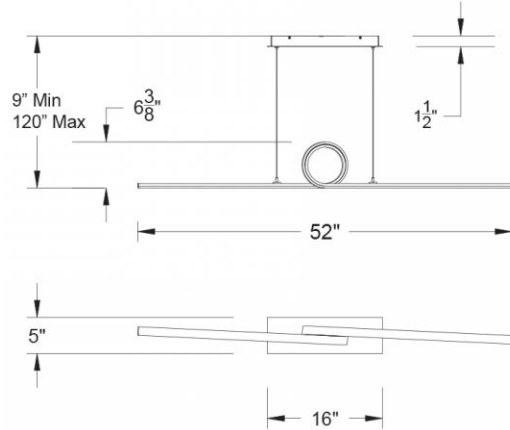

Fixture Type:

Catalog Number:

Project:

Location: