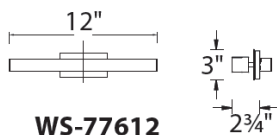

Fixture Type: _____

Catalog Number: _____

Project: _____

Location: _____

PRODUCT DESCRIPTION

A beautiful bar of pure led light radiates through the co-extruded acrylic diffuser for brighter illumination, and an adjustable back plate adds versatility to this design's many attributes. It's a clean modern sconce anywhere you mount it.

ORDER NUMBER

Model	Wattage	Voltage	LED Lumens	Delivered Lumens	Finish		
WS-77612-27	12" 10W	120V-277V	863	741	AL Brushed Aluminum		
WS-77612-35	12" 10W		905	767			
WS-77618-27	18" 15W		1225	1015			
WS-77618-35	18" 15W		1330	1115			
WS-77624-27	24" 20W		1595	1330			
WS-77624-35	24" 20W		1720	1440			
WS-77636-27	36" 30W		2445	2095			
WS-77636-35	36" 30W		2561	2180			
WS-77612-30	12" 10W		120V-277V	905		791	AL Brushed Aluminum
WS-77618-30	18" 15W			1225		1015	
WS-77624-30	24" 20W	1720		1440			
WS-77636-30	36" 30W	2445		2095			