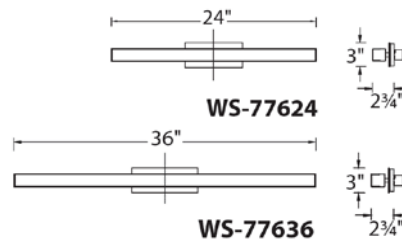

Fixture Type: _____

Catalog Number: _____

Project: _____

Location: _____

PRODUCT DESCRIPTION

A beautiful bar of pure led light radiates through the co-extruded acrylic diffuser for brighter illumination, and an adjustable back plate adds versatility to this design's many attributes. It's a clean modern sconce anywhere you mount it.

FEATURES

- Co-extruded clear and white acrylic provides substance, luminosity and optical efficacy
- Adjustable backplate
- Conversion plate for 4" J box included
- Vertical or horizontal mount
- Driver located in outlet box
- Universal driver (120V-220V-277V)
- ADA compliant

SPECIFICATIONS

- Color Temp:** 2700K, 3000K, 3500K
- CRI:** 90
- Dimming:** 100% - 5% ELV
- Rated Life:** 84,000 hrs
- Construction:** Aluminum with acrylic diffuser
- Finish:** Brushed Aluminum, Brushed Brass
- Standards:** ETL & cETL listed, Damp listed

ORDER NUMBER

Model	Wattage	Voltage	LED Lumens	Delivered Lumens	Finish		
WS-77612-27	12" 10W	120V-277V	863	741	AL Brushed Aluminum		
WS-77612-35	12" 10W		905	767			
WS-77618-27	18" 15W		1225	1015			
WS-77618-35	18" 15W		1330	1115			
WS-77624-27	24" 20W		1595	1330			
WS-77624-35	24" 20W		1720	1440			
WS-77636-27	36" 30W		2445	2095			
WS-77636-35	36" 30W		2561	2180			
WS-77612-30	12" 10W		120V-277V	905		791	AL Brushed Aluminum
WS-77618-30	18" 15W			1225		1015	
WS-77624-30	24" 20W	1720		1440			
WS-77636-30	36" 30W	2445		2095			