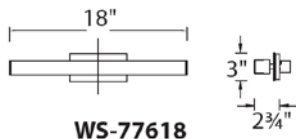

Fixture Type: _____

Catalog Number: _____

Project: _____

Location: _____

PRODUCT DESCRIPTION

A beautiful bar of pure led light radiates through the co-extruded acrylic diffuser for brighter illumination, and an adjustable back plate adds versatility to this design's many attributes. It's a clean modern sconce anywhere you mount it.

SPECIFICATIONS

- Color Temp:** 2700K, 3000K, 3500K
- CRI:** 90
- Dimming:** 100% - 5% ELV
- Rated Life:** 84,000 hrs
- Construction:** Aluminum with acrylic diffuser
- Finish:** Brushed Aluminum, Brushed Brass
- Standards:** ETL & cETL listed, Damp listed

ORDER NUMBER

Model	Wattage	Voltage	LED Lumens	Delivered Lumens	Finish		
WS-77612-27	12" 10W	120V-277V	863	741	AL Brushed Aluminum		
WS-77612-35	12" 10W		905	767			
WS-77618-27	18" 15W		1225	1015			
WS-77618-35	18" 15W		1330	1115			
WS-77624-27	24" 20W		1595	1330			
WS-77624-35	24" 20W		1720	1440			
WS-77636-27	36" 30W		2445	2095			
WS-77636-35	36" 30W		2561	2180			
WS-77612-30	12" 10W		120V-277V	905		791	AL Brushed Aluminum
WS-77618-30	18" 15W			1225		1015	
WS-77624-30	24" 20W	1720		1440			
WS-77636-30	36" 30W	2445		2095			