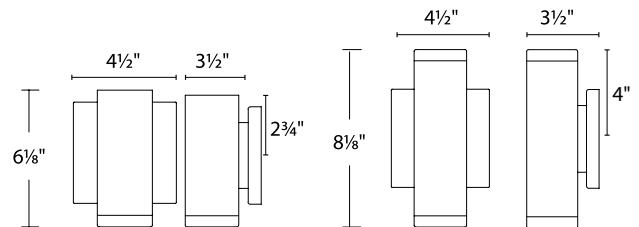

PRODUCT DESCRIPTION

Eye-catching cast glass on a clean block design.

FEATURES

- Aluminum construction, die-cast glass accents
- Weather-resistant finish
- 6" version can be mounted vertically or horizontally
- Universal voltage driver (120-277V) concealed within fixture
- Color Temperature: 3000K
- CRI: 90
- Rated Life: 50,000 hours

Replacement Glass

RPL-GLA-61806

Glass

SPECIFICATIONS

Construction: Aluminum body with die-cast glass accents

Input: 120V-277V

Dimming: 100% - 10% ELV
 100% - 5% 0-10V
 100% - 5% Triac (WS-W61808)

Light Source: High output LED

Finish: Brushed Aluminum (AL), Black (BK), Bronze (BZ)

Standards: ETL/cETL, IP65 Rated, Wet location listed, JA8-2016 Title 24

Compliant, ADA Compliant

WS-W61806

WS-W61808

ORDER NUMBER

Model	Size	Watt	LED Lumens	Delivered Lumens	Finish
WS-W61806	6"	9W	615	540	AL brushed Aluminum
WS-W61808	8"	15W	947	773	BK black BZ bronze