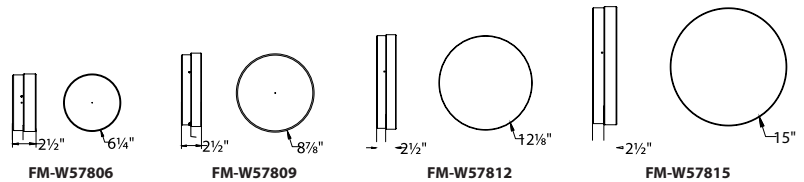

## SPECIFICATIONS

**Construction:** Stainless steel with acrylic diffuser

**Input:** 120V (277V special order)

**Dimming:** 100% - 10% ELV

**Light Source:** High output LED

**Finish:** Stainless Steel (SS), Black (BK)

## ORDER NUMBER

Model	Size	Watt	LED Lumens	Delivered Lumens	Finish
<b>FM-W57806</b>	6"	10.5W	791	535	<b>SS</b> Stainless Steel <b>BK</b> Black
<b>FM-W57806</b>		10.5W	859	581	
<b>FM-W57809</b>	9"	16.5W	1542	939	
<b>FM-W57809</b>		16.5W	1674	1019	
<b>FM-W57812</b>	12"	26W	2315	1376	
<b>FM-W57812</b>		26W	2513	1499	
<b>FM-W57815</b>	15"	27W	2934	1654	
<b>FM-W57815</b>		27W	3185	1796	