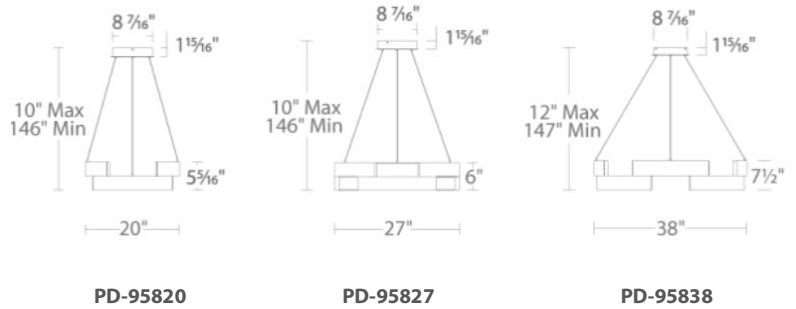

PRODUCT DESCRIPTION

Futuristic design meets top-tier technology in this artful pendant, where cutting-edge led light radiates inside terraced bands finished in black, chrome or white.

FEATURES

- Thin powered aircraft cables match overall finish
- Can be mounted on a sloped ceiling
- Universal voltage driver (120V-220V-277V) within canopy

SPECIFICATIONS

Color Temp: 3000K

CRI: 90

Dimming: 100% - 10% ELV & 0-10V

Rated Life: 50,000 hrs

Input: 120V - 277V

Construction: Aluminum with polycarbonate diffuser

Finish: Chrome, Black, White

Standards: ETL & cETL listed, Damp listed, Title 24

ORDER NUMBER

Model	Wattage	Voltage	LED Lumens	Delivered Lumens	Finish
PD-95820	20"	35W			CH Chrome
PD-95827	27"	65W	120V-277V	4759	BK Matte Black
PD-95838	38"	79W		5580	WT Matte White

Example: PD-95838-CH

dweLED.com
Phone (800) 526.2588
Fax (800) 526.2585

Headquarters/Eastern Distribution Center
44 Harbor Park Drive
Port Washington, NY 11050

Central Distribution Center
1600 Distribution Ct
Lithia Springs, GA 30122

Western Distribution Center
1750 Archibald Avenue
Ontario, CA 91760