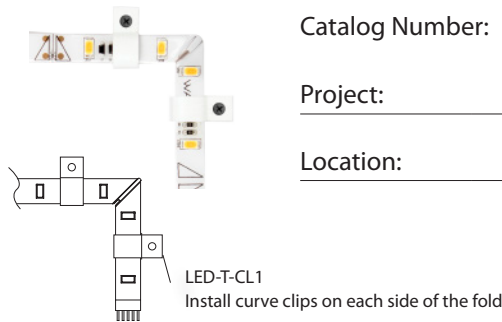

Foldable Capability

Fixture Type:

Catalog Number:

Project:

Location:

PRODUCT DESCRIPTION

Professional grade white tape light that delivers optimal color consistency and brightness. An ideal system for task or accent lighting applications.

FEATURES

- Foldable design for lateral pattern creation
- Install LED-T-CL1 clips with folds
- California Title 24 Compliant
- Ultra thin profile at 3/8". 90° fold height of 3/8"
- Diodes spaced evenly at 1" on center
- Minimum run length of 1' and maximum of 20'
- May be field cut every 6" at the end of a run
- 70,000 hour rated life
- 5 year WAC Lighting product warranty

SPECIFICATIONS

Construction: Flexible, silicone cased tape light. Peel and stick 3M construction adhesive on back. Indicating marks on back for field cutting.

Power Supply: Remote and plug-in electronic Class 2 transformers. 120VAC & 277VAC 50/60Hz input, 24V 60W and 96W output.

Light Source: 12 LEDs per foot. Runs on 24V at 5W per foot.

Dimming: May be dimmed with electronic low voltage (ELV) dimmer.

Operating Temperature: -4°F – 104°F (-20°C – 40°C), relative humidity 95%.

Standards: UL & CUL Listed for damp locations.

ORDER NUMBER – TAPE SECTIONS

Model #	Watts/ft	Color Temp	CRI	Lumens/ft	Length	Qty	Tape Color	
LED-TE24	5	27	2700K	85	385	6IN	6 inches	WT White
		30	3000K	85	395	1	1 foot	
		35	3500K	90	440	5	5 feet	
		45	4500K	90	475	1-40	1 foot	

LED-TE24___ - ___-WT

Example: LED-TE2445-6IN-WT

waclighting.com
Phone (800) 526.2588
Fax (800) 526.2585

Headquarters/Eastern Distribution Center
44 Harbor Park Drive
Port Washington, NY 11050

Central Distribution Center
1600 Distribution Ct
Lithia Springs, GA 30122

Western Distribution Center
1750 Archibald Avenue
Ontario, CA 91760