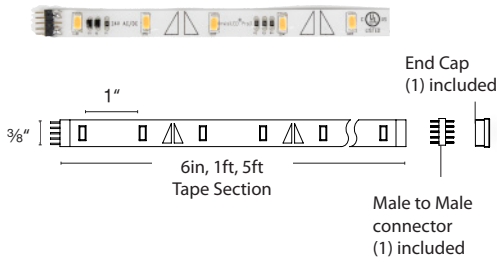

InvisiLED® Pro 3

24V High Output Foldable LED Tape Light

WAC LIGHTING

Responsible Lighting®

Tape Section