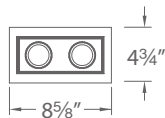

MT-3LD211 - 2 Lights

Mini LED Multiple Spots

WAC LIGHTING

Responsible Lighting®