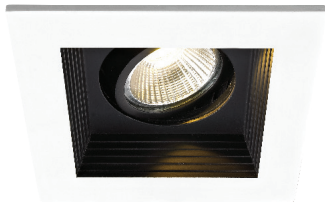

MT-3LD111 - 1 Light

Mini LED Multiple Spots

WAC LIGHTING

Responsible Lighting®

Fixture Type:

Catalog Number:

Project: _____

Location: _____

PRODUCT DESCRIPTION

Integral housing adjustable recessed spot light.

FEATURES

- Energy Star® rated
- Title 24 California Energy Commission Compliant (90 CRI versions)
- Individually adjustable luminaires
- Complete unit includes housing & trim
- All housings are Non-IC rated
- 30° visual cutoff for glare control
- 25° vertical tilt. 350° horizontal rotation.

SPECIFICATIONS

Construction: Die-cast aluminum heat sink painted black. Trim, housing and junction box are 20 gauge steel. Frame and hanger bars are heavy gauge galvanized steel.

J-Box (New Construction): Seven knockouts and four Romex® style wiring connectors provided for ease of installation. Rated for branch wiring.

Driver: 120VAC Input

Light Source: High output LED (included with housing)

Dimming: Dim to 10% with electronic low voltage (ELV) dimmer.

Mounting: Supplied with hanger bars, adjustable from 14½"-25" to accommodate various joist construction and grid sizes. Hanger bars include a captive mounting "screw-nail" for ease of installation. Accommodates surface up to 1" thick. 4½" x 4½" cutout.