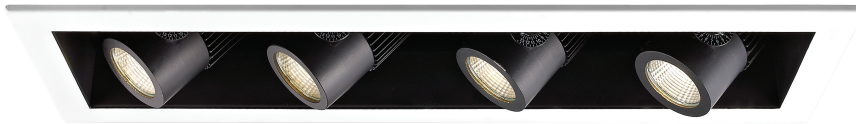

MT-4LD4 - 4 Light

4" LED Precision Multiples Energy Star®

WAC LIGHTING

Responsible Lighting®

Fixture Type:

Catalog Number:

Project:

Location:

PRODUCT DESCRIPTION

Retractable, adjustable spot lights

FEATURES

- ELV and 0-10V dimming options
- Energy Star® rated
- Invisible Trim™ is designed to sit flush with the ceiling for a clean, architectural look
- Fully retractable from housing
- 365° horizontal rotation and 180° vertical aiming
- Accepts 1 replacement lens
- 50,000 hour rated life
- 5 year WAC Lighting product warranty

SPECIFICATIONS

Construction: Die-cast aluminum heat sink painted black. Trim, housing and junction box are 20 gauge steel. Frame and hanger bars are heavy gauge galvanized steel.

J-Box: Seven knockouts and four Romex® style wiring connectors provided for ease of installation. Rated for branch wiring.

Driver: Universal (120V - 277V) or 120V input only

Light Source: High output LED (included with housing)

Dimming: 0-10V or ELV (see list of housings below)

Mounting: Supplied with hanger bars, adjustable from 14½"-25" to accommodate various joist construction and grid sizes. Hanger bars include a captive mounting "screw-nail" for ease of installation. Accommodates surface up to 1" thick. 19⅞" × 5⅝" cutout with trim, 19⅞" × 5⅝" cutout for Invisible Trim™. See instruction sheet for details on installation using spackle ring.

Finish: Abrasion resistant powder coat paint in Black (BK).

Standards: ETL & cETL Damp Location listed

TRIMS

		MT-4LD416T <i>Trim</i>	WT <i>White</i> BK <i>Black</i>
		MT-4LD416TL <i>Invisible Trim™</i>	WT <i>White</i>

Example: **MT-4LD416T-BK**

HOUSINGS

	Power	Beam	Color Temp	CRI	Interior
	MT-4LD416N 0-10V dimming Non-IC, 120V-277V input	16.5W			
	MT4LD416NE ELV dimming Non-IC, 120V input	16.5W	S 20° F 40°	27 2700K 85 927 2700K 90 30 3000K 85 930 3000K 90 35 3500K 85 40 4000K 85	BK <i>Black</i>
	MT4LD411NE ELV dimming IC-Rated, 120V input	11.5W			

Example: **MT-4LD416NE-S927-BK**

REPLACEMENT LENS

Amber	LENS-16-AMB
Blue	LENS-16-BLU
Green	LENS-16-GRN
Red	LENS-16-RED
Yellow	LENS-16-YEL

UV Filter	LENS-16-UVF
Frosted	LENS-16-FR
Spread	LENS-16-SPR
Beam Elongator	LENS-16-BEL

wacighting.com
Phone (800) 526.2588
Fax (800) 526.2585

Headquarters/Eastern Distribution Center
44 Harbor Park Drive
Port Washington, NY 11050

Central Distribution Center
1600 Distribution Ct
Lithia Springs, GA 30122

Western Distribution Center
1750 Archibald Avenue
Ontario, CA 91760