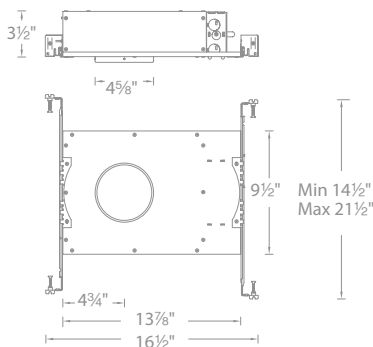

HOUSING (Sold as complete unit) *New Construction, Airtight Housing*

Shown with open square white trim

waclighting.com
Phone (800) 526.2588
Fax (800) 526.2585

Headquarters/Eastern Distribution Center
44 Harbor Park Drive
Port Washington, NY 11050

Central Distribution Center
1600 Distribution Ct
Lithia Springs, GA 30122

Western Distribution Center
1750 Archibald Avenue
Ontario, CA 91760