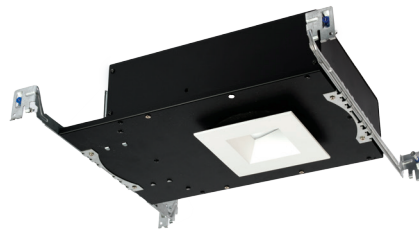

HOUSING (Sold as complete unit) *New Construction, Airtight Housing*

Shown with open square white trim

waclighting.com
Phone (800) 526.2588
Fax (800) 526.2585

Headquarters/Eastern Distribution Center
44 Harbor Park Drive
Port Washington, NY 11050

Central Distribution Center
1600 Distribution Ct
Lithia Springs, GA 30122

Western Distribution Center
1750 Archibald Avenue
Ontario, CA 91760