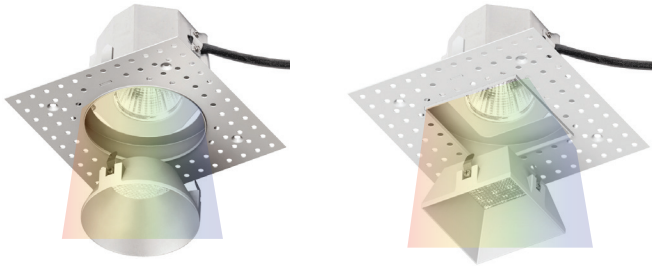

AETHER - 3.5" Color Changing - Downlight Invisible Trim™

R3ARDL, R3ASDL

WAC LIGHTING

Responsible Lighting®

Fixture Type:

Catalog Number:

Project: _____

Location: _____

PRODUCT DESCRIPTION

Designed to fit in tight plenum space

FEATURES

- Color Changing
- App-controlled brightness
- 3.5" trim aperture and 3.5" housing height
- 35° cut-off angle for downlight
- Sold as a complete unit, housing and trim included

SPECIFICATIONS

Construction: Die-cast aluminum trim with extruded aluminum heat sink

Dimming: Bluetooth, 0-10V, DMX

Input: 120V-277V AC

Power: 22W, power factor 0.98

Finish: Powder coated

Standards: ETL & cETL Listed, wet location listed trims