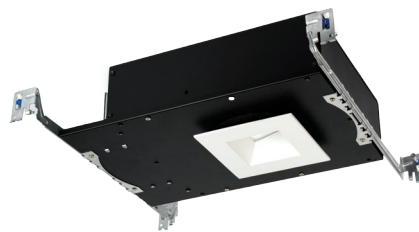

HOUSING (Sold as complete unit) *New Construction, Airtight Housing*

Shown with open square white trim

wacighting.com
Phone (800) 526.2588
Fax (800) 526.2585

Headquarters/Eastern Distribution Center
44 Harbor Park Drive
Port Washington, NY 11050

Central Distribution Center
1600 Distribution Ct
Lithia Springs, GA 30122

Western Distribution Center
1750 Archibald Avenue
Ontario, CA 91760