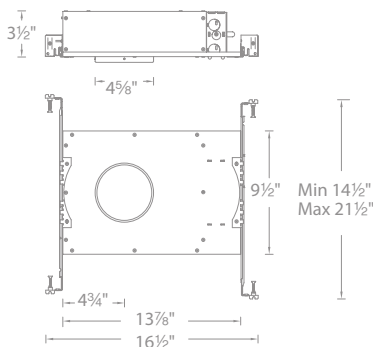

HOUSING (Sold as complete unit) *New Construction, Airtight Housing*

Shown with open square white trim

wacighting.com
Phone (800) 526.2588
Fax (800) 526.2585

Headquarters/Eastern Distribution Center
44 Harbor Park Drive
Port Washington, NY 11050

Central Distribution Center
1600 Distribution Ct
Lithia Springs, GA 30122

Western Distribution Center
1750 Archibald Avenue
Ontario, CA 91760