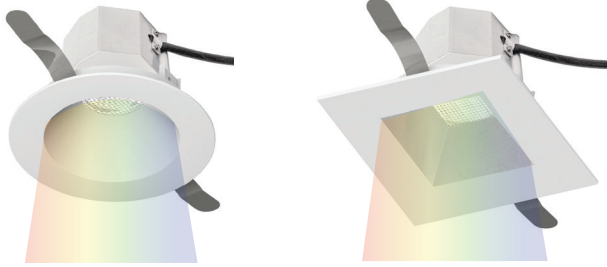

AETHER - 3.5" Color Changing - Downlight Trim

R3ARDT, R3ASDT

WAC LIGHTING

Responsible Lighting®

Fixture Type:

Catalog Number:

Project: _____

Location: _____

PRODUCT DESCRIPTION

Designed to fit in tight plenum space

FEATURES

- Color Changing
- App-controlled brightness
- 3.5" trim aperture and 3.5" housing height
- 35° cut-off angle for downlight
- Sold as a complete unit, housing and trim included

SPECIFICATIONS

Construction: Die-cast aluminum trim with extruded aluminum heat sink

Dimming: Bluetooth, 0-10V, DMX

Input: 120V-277V AC

Power: 22W, power factor 0.98

Mounting: Retention clips firmly hold trim to housing.

Finish: Powder coated

Standards: ETL & cETL Listed, wet location listed trims

Ceiling thickness: ½" - 1½"

TRIM		Beam	Color Temp	Finish	Interior/Trim
R3ARDT <i>Round</i> <i>IC-rated</i>		N 25° F 40°	CC24 <i>Color Changing</i>	HZWT WT BKWT	<i>Haze/White</i> <i>White</i> <i>Black/White</i>
R3ASDT <i>Square</i> <i>IC-rated</i>		N 25° F 40°	CC24 <i>Color Changing</i>	HZWT WT BKWT	<i>Haze/White</i> <i>White</i> <i>Black/White</i>