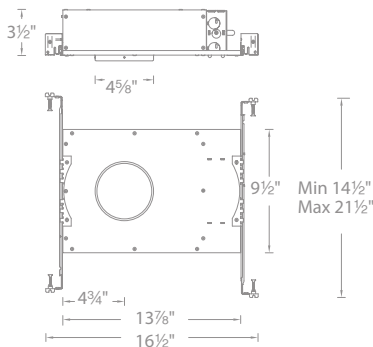

PRODUCT DESCRIPTION

Designed to fit in tight plenum space

FEATURES

- Color Changing
- App-controlled brightness
- 3.5" trim aperture and 3.5" housing height
- 35° cut-off angle for downlight
- Sold as a complete unit, housing and trim included

SPECIFICATIONS

Construction: Die-cast aluminum trim with extruded aluminum heat sink

Dimming: Bluetooth, 0-10V, DMX

Input: 120V-277V AC

Power: 22W, power factor 0.98

Mounting: Retention clips firmly hold trim to housing.

Finish: Powder coated

Standards: ETL & cETL Listed, wet location listed trims

Ceiling thickness: ½" - 1½"

TRIM		Beam	Color Temp	Finish	Interior/Trim
R3ARDT <i>Round</i> <i>IC-rated</i>		N 25° F 40°	CC24 <i>Color Changing</i>	HZWT WT BKWT	<i>Haze/White</i> <i>White</i> <i>Black/White</i>
R3ASDT <i>Square</i> <i>IC-rated</i>		N 25° F 40°	CC24 <i>Color Changing</i>	HZWT WT BKWT	<i>Haze/White</i> <i>White</i> <i>Black/White</i>

R3A_DT-_____

Example: **R3ARDT-NCC24-WT**

HOUSING (Sold as complete unit) *New Construction, Airtight Housing*

Shown with open square white trim

waclighting.com
Phone (800) 526.2588
Fax (800) 526.2585

Headquarters/Eastern Distribution Center
44 Harbor Park Drive
Port Washington, NY 11050