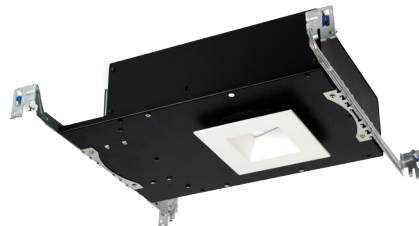

HOUSING (Sold as complete unit) *New Construction, Airtight Housing*

Shown with open square white trim

waclighting.com
Phone (800) 526.2588
Fax (800) 526.2585

Headquarters/Eastern Distribution Center
44 Harbor Park Drive
Port Washington, NY 11050

Central Distribution Center
1600 Distribution Ct
Lithia Springs, GA 30122

Western Distribution Center
1750 Archibald Avenue
Ontario, CA 91760