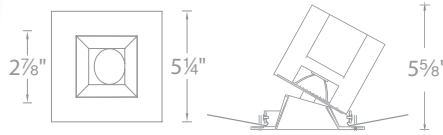

HR3LEDT518P

3.5" Tesla™ Pro LED Square 0-30° Adjustable

WAC LIGHTING

Responsible Lighting®

Fixture Type:

Catalog Number:

Project:

Location:

PRODUCT DESCRIPTION

Minimum profile, square 0° to 30° adjustable trim with interior open reflector.

FEATURES

- 3.5" aperture
- Energy Star® rated
- Damp location listed
- 30° visual cutoff angle for glare control
- Adjustable fixtures are ideal for sloped ceiling applications
- 5 year WAC Lighting product warranty

SPECIFICATIONS

Construction: Durable die-cast aluminum construction with borosilicate glass lens. Extruded aluminum heat sink.

Power Consumption: 21.5W

Dimming: 0-10V Dimming: 100%-10%
ELV Dimming: 100%-15% (120V only)

Mounting: Two heavy gauge retention clips hold trim firmly to housing.

Finish: Powder coated white
Electroplated brushed nickel and copper bronze

Standards: ETL & cETL Listed. See table below for Energy Star® qualifying products.

TRIMS

Model#	Beam	Color Temp	CRI	Lumens	CBCP	Energy Star®	Finish
HR3LEDT518P <i>0° to 30° Adjustable</i>	N 30°	827 2700K	85	1135	2469	Yes	BN Brushed Nickel CB Copper Bronze WT White
		927 2700K	90	950	2092	Yes	
		830 3000K	85	1165	2540	Yes	
		930 3000K	90	1065	2381	Yes	
		835 3500K	85	1270	2791	Yes	
		840 4000K	85	1295	2792	Yes	
	F 52°	827 2700K	85	1100	1358	Yes	
		927 2700K	90	990	1258	Yes	
		830 3000K	85	1140	1435	Yes	
		930 3000K	90	1030	1303	Yes	
		835 3500K	85	1230	1550	Yes	
		840 4000K	85	1265	1580	Yes	

HR3LEDT518P

Example: HR3LEDT518PF835BN

COMPATIBLE HOUSINGS *See individual housing spec sheets for complete information.*

New Construction

HR-3LED-H18D1-ICA <i>Narrow, IC-Rated, Airtight</i>	120V-277V	HR-3LED-H18D1-ICAC <i>Narrow, IC-Rated, Airtight Chicago Plenum</i>	120V-277V
HR-3LED-H18D-ICA <i>IC-Rated, Airtight</i>	120V-277V	HR-3LED-H18D-ICAC <i>IC-Rated, Airtight Chicago Plenum</i>	120V-277V
HR-3LED-H18D-EMICA <i>IC-Rated, Airtight Emergency Backup Battery</i>	120V	HR3LED-H18D-EMICAF <i>IC-Rated, Airtight Emergency Backup Battery</i>	277V
HR-3LED-H18D-A <i>New Construction Non-IC, Airtight</i>	120V-277V	HR-3LED-R22D <i>Adjustable Remodel Non-IC Rated, Airtight</i>	120V-277V

REPLACEMENT MODULES

Reflectors

<i>Narrow Flood Flood</i>	SL-REF-BL10-1-N SL-REF-BL10-1-F

LED

2700K	85 CRI	BXRC-27E1000-B-03
2700K	90 CRI	BXRC-27G1000-B-03
3000K	85 CRI	BXRC-30E1000-B-03
3000K	90 CRI	BXRC-30G1000-B-03
3500K	85 CRI	BXRC-35E1000-B-03
4000K	85 CRI	BXRC-40E1000-B-03

wacighting.com
Phone (800) 526.2588
Fax (800) 526.2585

Headquarters/Eastern Distribution Center
44 Harbor Park Drive
Port Washington, NY 11050

Central Distribution Center
1600 Distribution Ct
Lithia Springs, GA 30122

Western Distribution Center
1750 Archibald Avenue
Ontario, CA 91760