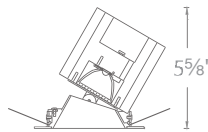

HR3LEDT318P

3.5" Tesla™ Pro LED 0°-30° Adjustable Trim

WAC LIGHTING

Responsible Lighting®

Fixture Type:

Catalog Number:

Project:

Location:

PRODUCT DESCRIPTION

Minimum profile, round 0° to 30° adjustable trim with interior open reflector.

FEATURES

- 3.5" aperture
- Energy Star® rated
- Damp location listed
- 30° visual cutoff angle for glare control
- Adjustable fixtures are ideal for sloped ceiling applications
- 5 year WAC Lighting product warranty

SPECIFICATIONS

Construction: Durable die-cast aluminum construction with borosilicate glass lens. Extruded aluminum heat sink.

Power Consumption: 21.5W

Dimming: 0-10V Dimming: 100%-10%
ELV Dimming: 100%-15% (120V only)

Mounting: Two heavy gauge retention clips hold trim firmly to housing.

Finish: Powder coated white
Electroplated brushed nickel and copper bronze

Standards: ETL & cETL Listed. See table below for Energy Star® qualifying products.

TRIMS

Model#	Beam	Color Temp	CRI	Lumens	CBCP	Energy Star®	Finish
HR3LEDT318P 0° to 30° Adjustable	N 30°	827 2700K	85	1180	2472	Yes	HBN Haze/Brushed Nickel HCB Haze/Copper Bronze HWT Haze/White BBN Specular Black/Brushed Nickel BCB Specular Black/Copper Bronze BWT Specular Black/White BN Brushed Nickel CB Copper Bronze WT White
		927 2700K	90	990	2104	Yes	
		830 3000K	85	1225	2555	Yes	
		930 3000K	90	1115	2387	Yes	
		835 3500K	85	1330	2811	Yes	
	840 4000K	85	1335	2809	Yes		
	F 55°	827 2700K	85	1145	1364	Yes	
		927 2700K	90	970	1165	Yes	
		830 3000K	85	1195	1428	Yes	
		930 3000K	90	1085	1302	Yes	
835 3500K		85	1290	1548	Yes		
840 4000K	85	1310	1574	Yes			

HR3LEDT318P

Example: HR3LEDT318PF835BN

COMPATIBLE HOUSINGS See individual housing spec sheets for complete information.

New Construction

HR-3LED-H18D1-ICAC Narrow, IC-Rated, Airtight	120V-277V	HR-3LED-H18D1-ICAC Narrow, IC-Rated, Airtight Chicago Plenum	120V-277V
HR-3LED-H18D-ICAC IC-Rated, Airtight	120V-277V	HR-3LED-H18D-ICAC IC-Rated, Airtight Chicago Plenum	120V-277V
HR-3LED-H18D-EMICA IC-Rated, Airtight Emergency Backup Battery	120V	HR3LED-H18D-EMICAF IC-Rated, Airtight Emergency Backup Battery	277V

Remodel

HR-3LED-R22D Non-IC	120V-277V

REPLACEMENT MODULES

Reflectors

Narrow Flood	SL-REF-BL10-1-N
Flood	SL-REF-BL10-1-F

LED

2700K	85 CRI	BXRC-27E1000-B-03
2700K	90 CRI	BXRC-27G1000-B-03
3000K	85 CRI	BXRC-30E1000-B-03
3000K	90 CRI	BXRC-30G1000-B-03
3500K	85 CRI	BXRC-35E1000-B-03
4000K	85 CRI	BXRC-40E1000-B-03

wacighting.com
Phone (800) 526.2588
Fax (800) 526.2585

Headquarters/Eastern Distribution Center
44 Harbor Park Drive
Port Washington, NY 11050

Central Distribution Center
1600 Distribution Ct
Lithia Springs, GA 30122

Western Distribution Center
1750 Archibald Avenue
Ontario, CA 91760