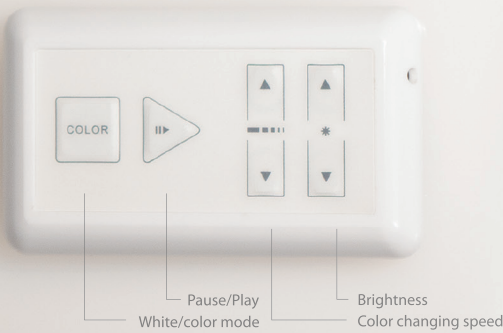

INVISIBLE® ACCESSORIES

Indoor color changing electronic accessories

WAC LIGHTING

Responsible Lighting®

Type	Model	Input	Output	Max Run	Dim	Compatibility
Remote Color changing	EN-2460D-C	120VAC	24VDC / 60W	40 feet	ELV	Includes a 6 foot lead wire Daylight to Sunset, Palette
Plug-in Color changing	EN-2460D-C-P	120VAC	24VDC / 60W	40 feet	ELV	Includes a 6 foot lead wire Daylight to Sunset, Palette

Wireless controller (accessory for wired controller)
LED-TO24-WS