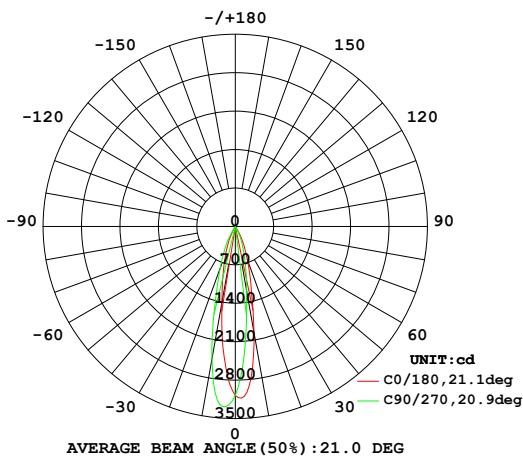

## Photometrics

# WAC LIGHTING

Responsible Lighting®

20° Beam Angle - 2700K (85 CRI)

20° Beam Angle - 3000K (85 CRI)

20° Beam Angle - 2700K (90 CRI)

20° Beam Angle - 3000K (90 CRI)

20° Beam Angle - 3500K

20° Beam Angle - 4500K