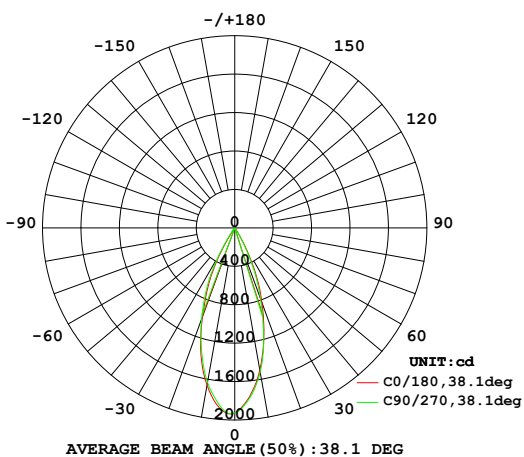

## Photometrics

# WAC LIGHTING

Responsible Lighting®

40° Beam Angle - 2700K (85 CRI)

40° Beam Angle - 3000K (85 CRI)

40° Beam Angle - 2700K (90 CRI)

40° Beam Angle - 3000K (90 CRI)

40° Beam Angle - 3500K

40° Beam Angle - 4500K