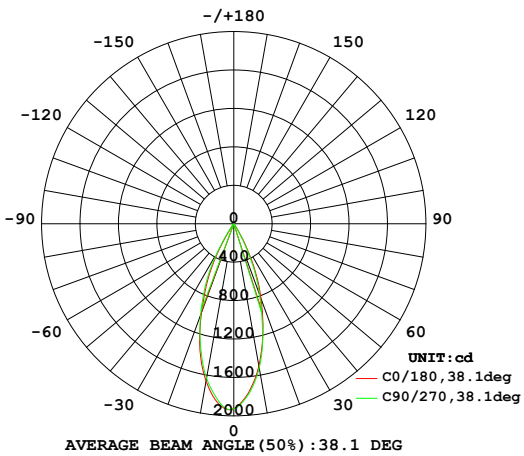

## Photometrics

# WAC LIGHTING

Responsible Lighting®

40° Beam Angle - 2700K (85 CRI)

40° Beam Angle - 3000K (85 CRI)

40° Beam Angle - 2700K (90 CRI)

40° Beam Angle - 3000K (90 CRI)

40° Beam Angle - 3500K

40° Beam Angle - 4500K