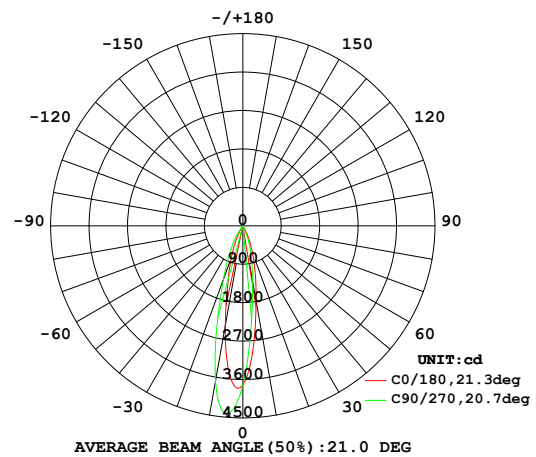

## Photometrics

# WAC LIGHTING

Responsible Lighting®

20° Beam Angle - 2700K (85 CRI)

20° Beam Angle - 3000K (85 CRI)

20° Beam Angle - 2700K (90 CRI)

20° Beam Angle - 3000K (90 CRI)

20° Beam Angle - 3500K

20° Beam Angle - 4500K