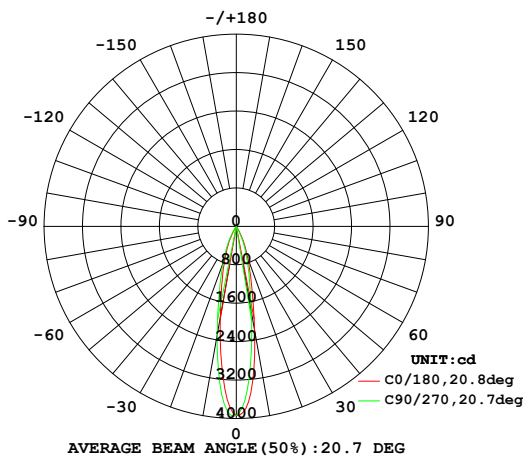

## Photometrics

# WAC LIGHTING

Responsible Lighting®

20° Beam Angle - 2700K (85 CRI)

20° Beam Angle - 3000K (85 CRI)

20° Beam Angle - 2700K (90 CRI)

20° Beam Angle - 3000K (90 CRI)

20° Beam Angle - 3500K

20° Beam Angle - 4500K