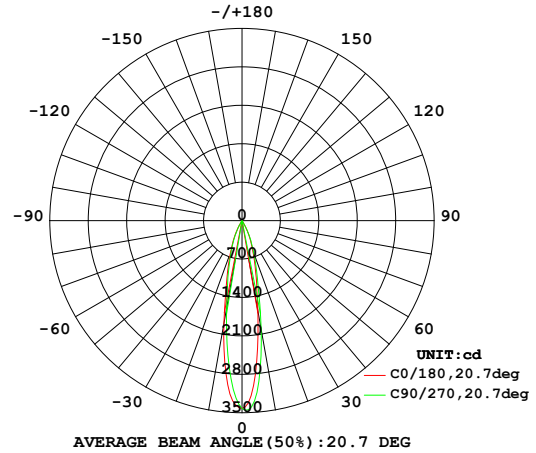

## Photometrics

# WAC LIGHTING

Responsible Lighting®

20° Beam Angle - 2700K (85 CRI)

20° Beam Angle - 3000K (85 CRI)

20° Beam Angle - 2700K (90 CRI)

20° Beam Angle - 3000K (90 CRI)

20° Beam Angle - 3500K

20° Beam Angle - 4500K