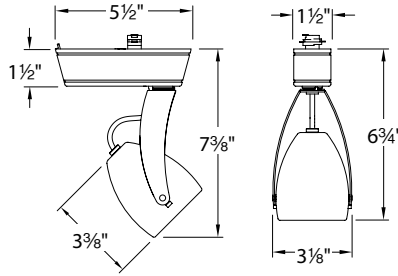

IMPULSE – model: LED810

LEDme® Track Luminaire

WAC LIGHTING

Responsible Lighting®

Fixture Type:

Catalog Number:

Project:

Location:

PRODUCT DESCRIPTION

Robustly engineered, this thermally efficient luminaire offers architectural lighting options with framing projector and barn-door accessories. Spot and flood beam spreads and two color temperatures make this an all-in-one choice for lighting. For use with WAC Lighting's 120V Track system and compatible with other manufacturer's track (consult factory for specific brands).

FEATURES

- Meets 2013 California Title 24 Efficiency
- Smooth and continuous ELV dimming
- Free of projected heat and UV radiation
- ANSI Compliant Warm/Neutral LED Bins for a finer color consistency
- 360° horizontal rotation and 180° vertical aiming
- 60,000 hour rated life
- 5 year WAC Lighting product warranty

SPECIFICATIONS

Construction: Die-cast aluminum body with steel yoke and clear lens.

Driver: Input voltage: 120VAC/60Hz; High power factor >0.9
Max Load: 10W

Light Source: 10W Cree Multi-chip LED.
Total power consumption of 14W with included driver.

Dimming: May be dimmed to 8% with electronic low voltage (ELV) dimmer.

Finish: Powder coat paint. Black (BK), Dark Bronze (DB), White (WT).

Standards: UL & CUL Listed.

FIXTURE PERFORMANCE

Model #	Beam	Color Temp	Watts	Lumens	Efficacy	CBCP	CRI
LED810S-927	20°	2700K	14.5W	680	47 Lm/W	3351	90
LED810F-927	40°	2700K	14.5W	700	48 Lm/W	1688	90
LED810S-27	20°	2700K	14.5W	910	63 Lm/W	4477	80
LED810F-27	40°	2700K	14.5W	875	60 Lm/W	2034	80
LED810S-9W	20°	3000K	14.5W	700	48 Lm/W	3452	90
LED810F-9W	40°	3000K	14.5W	695	48 Lm/W	1675	90
LED810S-WW	20°	3000K	14.5W	970	67 Lm/W	4778	80
LED810F-WW	40°	3000K	14.5W	950	66 Lm/W	2227	80
LED810S-35	20°	3500K	14.5W	820	57 Lm/W	3955	80
LED810F-35	40°	3500K	14.5W	800	55 Lm/W	1944	80
LED810S-CW	20°	4000K	14.5W	950	66 Lm/W	4481	80
LED810F-CW	40°	4000K	14.5W	905	62 Lm/W	2258	80

ORDER NUMBER

System	Model #	Beam Spread	Color Temp	Finish
L L Track	LED810	S 20°	927 2700K (90 CRI)	BK Black DB Dark Bronze WT White
H H Track			27 2700K	
J J Track		F 40°	9W 3000K (90 CRI)	
			WW 3000K	
		35 3500K		
		CW 4000K		

Example: L-LED810S-WW-WT

REPLACEMENT MODULE

BXRC-27G1000	2700K (90 CRI)
BXRC-27E1000	2700K
BXRC-30G1000	3000K (90 CRI)
BXRC-30E1000	3000K
BXRC-35E1000	3500K
BXRC-40E1000	4000K

INTERCHANGEABLE BEAM REFLECTORS

RF-S	20°
RF-F	40°

ACCESSORIES

Framing Projector	008FP	BK Black
Barn Door	801BD	DB Dark Bronze
		WT White

WAC Lighting

www.waclighting.com
Phone (800) 526.2588 • Fax (800) 526.2585

Headquarters/Eastern Distribution Center

44 Harbor Park Drive • Port Washington, NY 11050
Phone (516) 515.5000 • Fax (516) 515.5050

Western Distribution Center

1750 Archibald Avenue • Ontario, CA 91760
Phone (800) 526.2588 • Fax (800) 526.2585