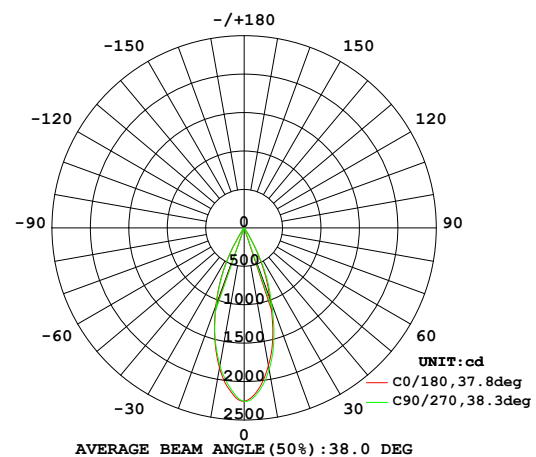

## Photometrics

# WAC LIGHTING

Responsible Lighting®

40° Beam Angle - 2700K (85 CRI)

40° Beam Angle - 3000K (85 CRI)

40° Beam Angle - 2700K (90 CRI)

40° Beam Angle - 3000K (90 CRI)

40° Beam Angle - 3500K

40° Beam Angle - 4500K