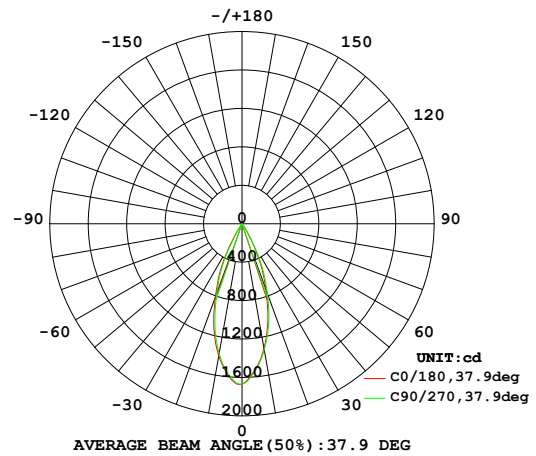

## Photometrics

# WAC LIGHTING

Responsible Lighting®

40° Beam Angle - 2700K (85 CRI)

40° Beam Angle - 3000K (85 CRI)

40° Beam Angle - 2700K (90 CRI)

40° Beam Angle - 3000K (90 CRI)

40° Beam Angle - 3500K

40° Beam Angle - 4500K