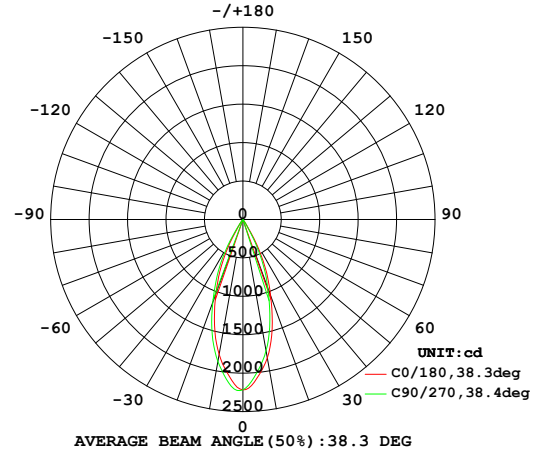

## Photometrics

# WAC LIGHTING

Responsible Lighting®

40° Beam Angle - 2700K (85 CRI)

40° Beam Angle - 3000K (85 CRI)

40° Beam Angle - 2700K (90 CRI)

40° Beam Angle - 3000K (90 CRI)

40° Beam Angle - 3500K

40° Beam Angle - 4500K