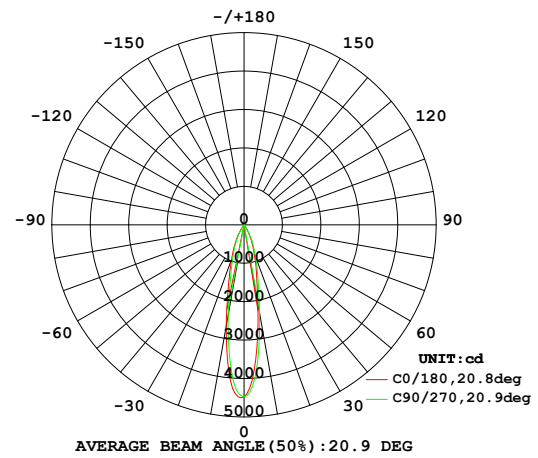

## Photometrics

## Responsible Lighting®

20° Beam Angle - 2700K (85 CRI)

20° Beam Angle - 3000K (85 CRI)

20° Beam Angle - 2700K (90 CRI)

20° Beam Angle - 3000K (90 CRI)

20° Beam Angle - 3500K

20° Beam Angle - 4500K

WAC Lighting  
 www.waclighting.com  
 Phone (800) 526.2588 • Fax (800) 526.2585