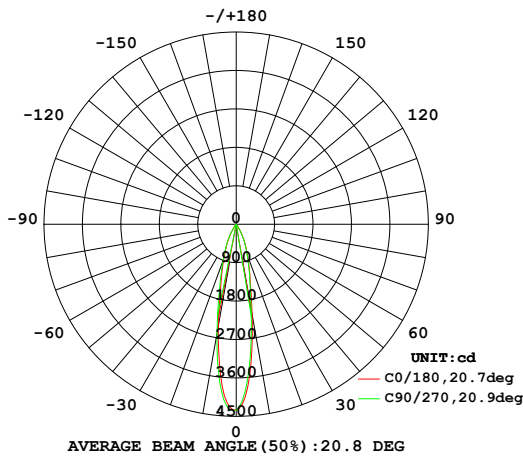

## Photometrics

## Responsible Lighting®

20° Beam Angle - 2700K (85 CRI)

20° Beam Angle - 3000K (85 CRI)

20° Beam Angle - 2700K (90 CRI)

20° Beam Angle - 3000K (90 CRI)

20° Beam Angle - 3500K

20° Beam Angle - 4500K

WAC Lighting  
 www.waclighting.com  
 Phone (800) 526.2588 • Fax (800) 526.2585