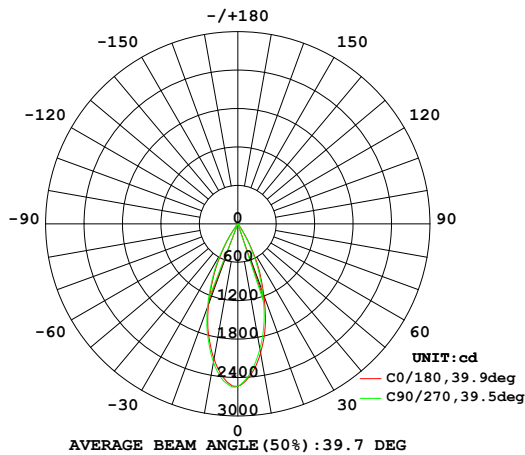

## Photometrics

# WAC LIGHTING

Responsible Lighting®

40° Beam Angle - 2700K (85 CRI)

40° Beam Angle - 3000K (85 CRI)

40° Beam Angle - 2700K (90 CRI)

40° Beam Angle - 3000K (90 CRI)

40° Beam Angle - 3500K

40° Beam Angle - 4500K