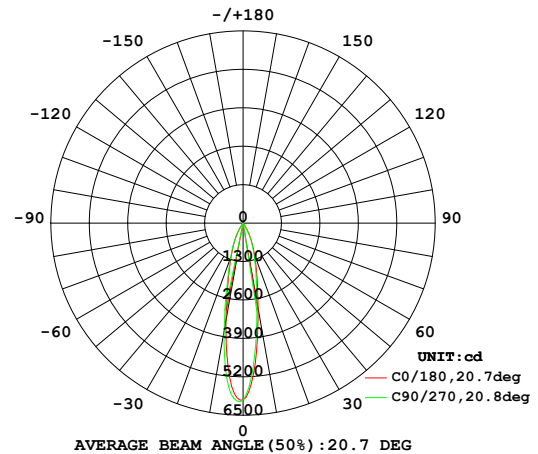

## Photometrics

## Responsible Lighting®

20° Beam Angle - 2700K (85 CRI)

20° Beam Angle - 3000K (85 CRI)

20° Beam Angle - 2700K (90 CRI)

20° Beam Angle - 3000K (90 CRI)

20° Beam Angle - 3500K

20° Beam Angle - 4500K

WAC Lighting  
 www.waclighting.com  
 Phone (800) 526.2588 • Fax (800) 526.2585