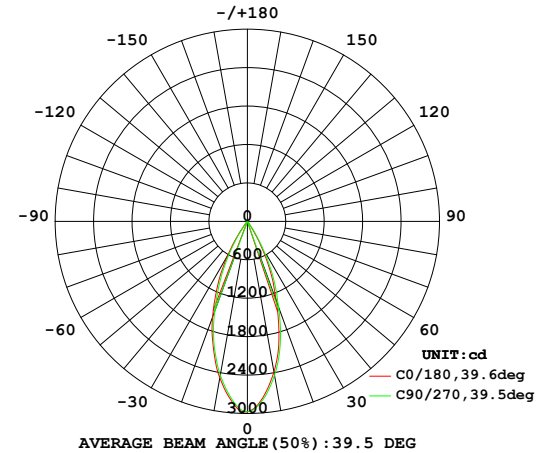

## Photometrics

# WAC LIGHTING

Responsible Lighting®

40° Beam Angle - 2700K (85 CRI)

40° Beam Angle - 3000K (85 CRI)

40° Beam Angle - 2700K (90 CRI)

40° Beam Angle - 3000K (90 CRI)

40° Beam Angle - 3500K

40° Beam Angle - 4500K