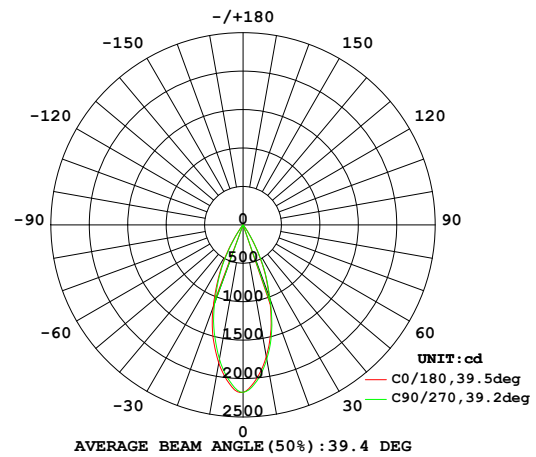

## Photometrics

# WAC LIGHTING

Responsible Lighting®

40° Beam Angle - 2700K (85 CRI)

40° Beam Angle - 3000K (85 CRI)

40° Beam Angle - 2700K (90 CRI)

40° Beam Angle - 3000K (90 CRI)

40° Beam Angle - 3500K

40° Beam Angle - 4500K