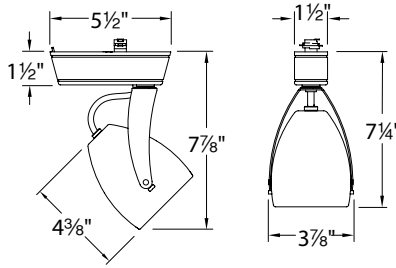

IMPULSE – model: LED820

LEDme® Track Luminaire

WAC LIGHTING

Responsible Lighting®

Fixture Type:

Catalog Number:

Project:

Location:

PRODUCT DESCRIPTION

Robustly engineered, this 20W high output Impulse is thermally efficient and offers architectural lighting options with framing projector and barn-door accessories. Spot and flood beam spreads and two color temperatures make this an all-in-one choice for lighting.

For use with WAC Lighting's 120V Track system and compatible with other manufacturer's track (consult factory for specific brands).

FEATURES

- Meets 2013 California Title 24 Efficiency
- Smooth and continuous ELV dimming
- Free of projected heat and UV radiation
- ANSI Compliant Warm/Neutral LED Bins for a finer color consistency
- 360° horizontal rotation and 180° vertical aiming
- 60,000 hour rated life
- 5 year WAC Lighting product warranty

SPECIFICATIONS

Construction: Die-cast aluminum body with steel yoke and clear lens.

Driver: Input: 120VAC/60Hz, 700mA current. High power factor >0.9. Max Load: 23W

Light Source: 20W LUXEON S Multi-chip LED. See fixture performance chart for total power consumption.

Dimming: To 10% with electronic low voltage (ELV) dimmer.

Finish: Powder coat paint. Black (BK), Dark Bronze (DB), White (WT).

Standards: ETL and cETL Listed.

FIXTURE PERFORMANCE

Model #	Beam	Color Temp	Watts	Lumens	Efficacy	CBCP	CRI
LED820S-927	20°	2700K	23W	975	42 Lm/W	4372	90
LED820F-927	40°	2700K	23W	925	40 Lm/W	2039	90
LED820S-27	20°	2700K	23W	1260	55 Lm/W	5716	85
LED820F-27	40°	2700K	23W	1210	53 Lm/W	2597	85
LED820S-9W	20°	3000K	23W	1005	44 Lm/W	4501	90
LED820F-9W	40°	3000K	23W	995	43 Lm/W	2181	90
LED820S-WW	20°	3000K	23W	1390	60 Lm/W	6335	85
LED820F-WW	40°	3000K	23W	1315	57 Lm/W	2851	85
LED820S-35	20°	3500K	23W	1175	51 Lm/W	5184	85
LED820F-35	40°	3500K	23W	1160	50 Lm/W	2553	85
LED820S-CW	20°	4000K	23W	1365	59 Lm/W	2977	85
LED820F-CW	40°	4000K	23W	1355	59 Lm/W	6048	85

ORDER NUMBER

System	Model #	Beam Spread	Color Temp	Finish
L L Track H H Track J J Track	LED820	S 20° F 40°	927 2700K (90 CRI)	BK Black DB Dark Bronze WT White
			27 2700K	
			9W 3000K (90 CRI)	
			WW 3000K	
			35 3500K	
			CW 4000K	

REPLACEMENT MODULE

BXRC-27G1000	2700K (90 CRI)
BXRC-27E1000	2700K
BXRC-30G1000	3000K (90 CRI)
BXRC-30E1000	3000K
BXRC-35E1000	3500K
BXRC-40E1000	4000K

INTERCHANGEABLE BEAM REFLECTORS

RF-S	20°
RF-F	40°

ACCESSORIES

Framing Projector	008FP	BK Black
Barn Door	801BD	DB Dark Bronze
		WT White

Example: L-LED820S-WW-WT

WAC Lighting

www.waclighting.com

Phone (800) 526.2588 • Fax (800) 526.2585

Headquarters/Eastern Distribution Center

44 Harbor Park Drive • Port Washington, NY 11050

Phone (516) 515.5000 • Fax (516) 515.5050

Western Distribution Center

1750 Archibald Avenue • Ontario, CA 91760

Phone (800) 526.2588 • Fax (800) 526.2585