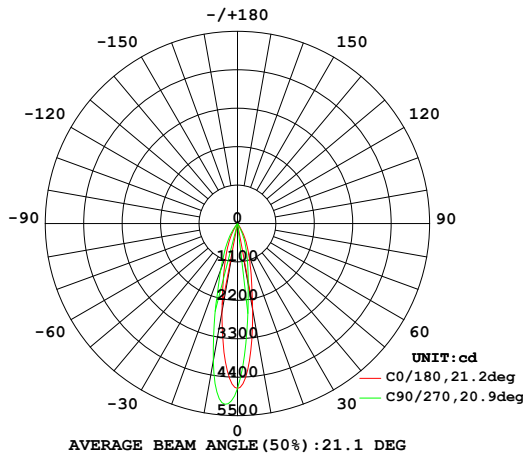

## Photometrics

## Responsible Lighting®

20° Beam Angle - 2700K (85 CRI)

20° Beam Angle - 3000K (85 CRI)

20° Beam Angle - 2700K (90 CRI)

20° Beam Angle - 3000K (90 CRI)

20° Beam Angle - 3500K

20° Beam Angle - 4500K

WAC Lighting  
 www.waclighting.com  
 Phone (800) 526.2588 • Fax (800) 526.2585