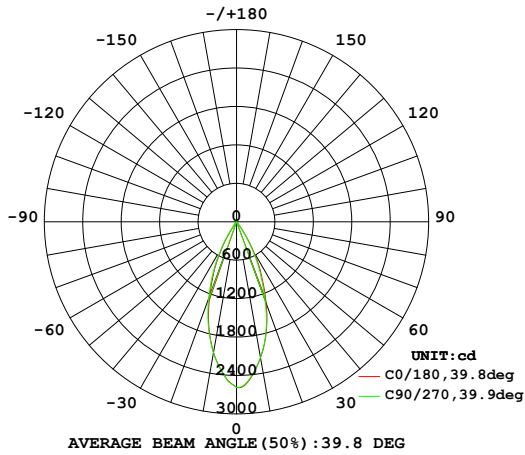

IMPULSE – model: LED820F

Photometrics

WAC LIGHTING

Responsible Lighting®

40° Beam Angle - 2700K (85 CRI)