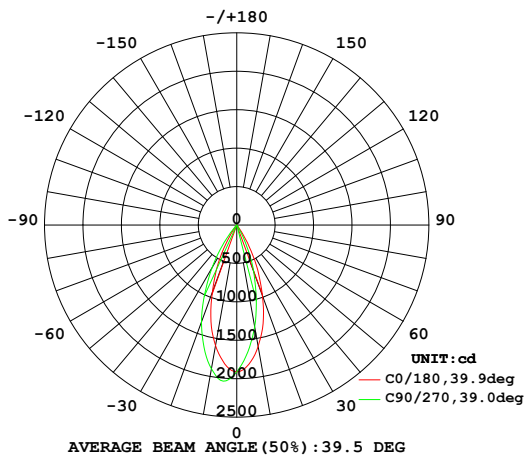

## Photometrics

# WAC LIGHTING

Responsible Lighting®

40° Beam Angle - 2700K (85 CRI)

40° Beam Angle - 3000K (85 CRI)

40° Beam Angle - 2700K (90 CRI)

40° Beam Angle - 3000K (90 CRI)

40° Beam Angle - 3500K

40° Beam Angle - 4500K