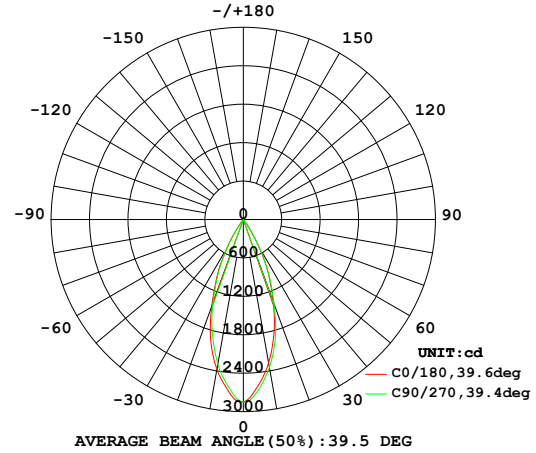

## Photometrics

# WAC LIGHTING

Responsible Lighting®

40° Beam Angle - 2700K (85 CRI)

40° Beam Angle - 3000K (85 CRI)

40° Beam Angle - 2700K (90 CRI)

40° Beam Angle - 3000K (90 CRI)

40° Beam Angle - 3500K

40° Beam Angle - 4500K