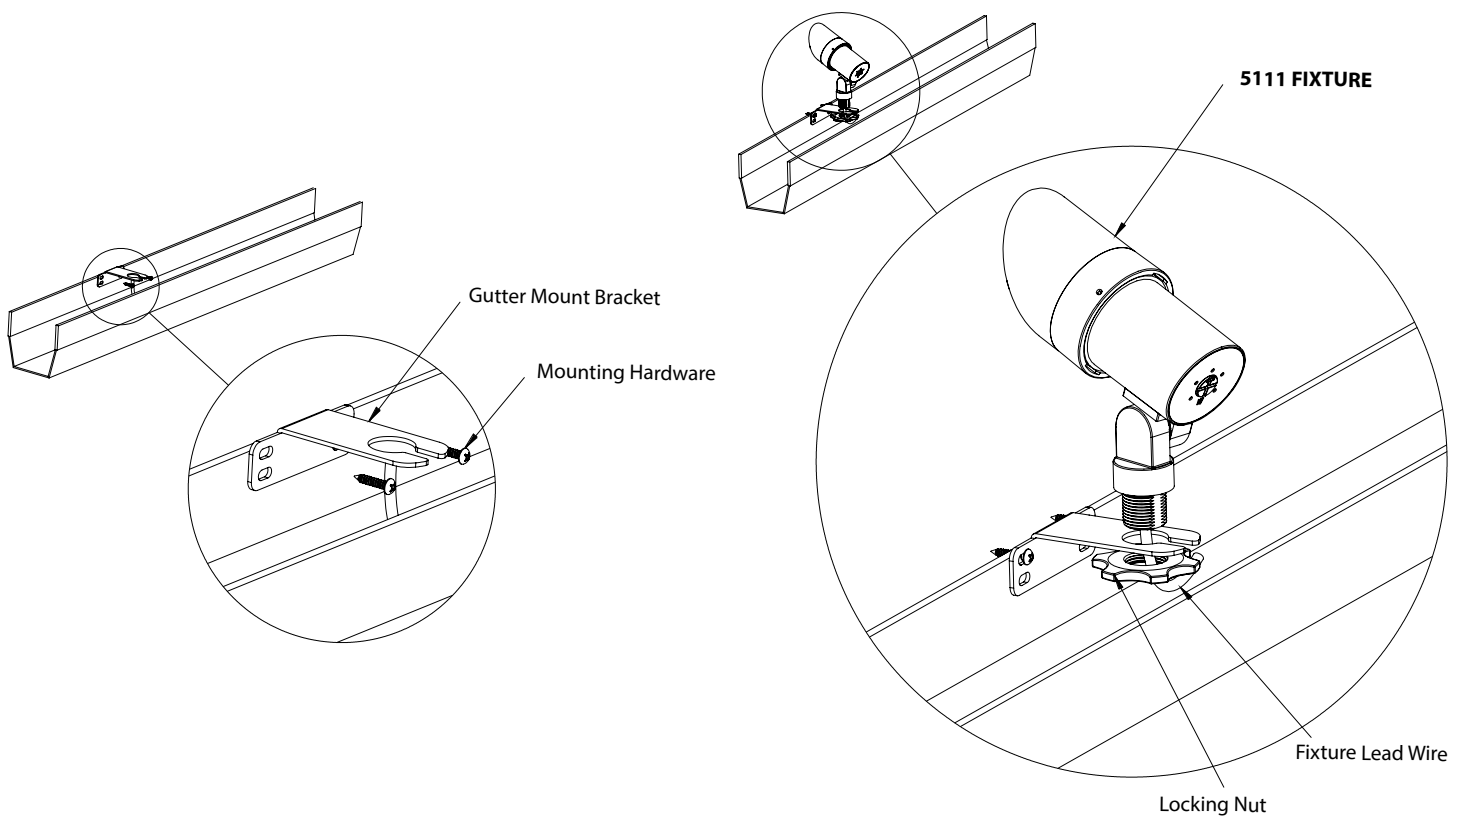

### FIG.1 GUTTER MOUNT INSTALLATION

#### STEP 1:

Mount the Gutter Mount Bracket onto the gutter with the appropriate hardware.

#### STEP 2:

Loosen the Locking Nuts on the fixture.

Allow the fixture lead wire to go through the open slot on the Gutter Mount Bracket.

Aim and secure the fixture onto the Gutter Mount Bracket with the Locking Nut from the bottom.