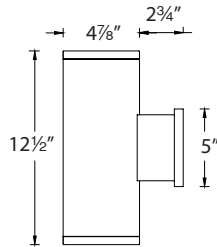

TUBE ARCHITECTURAL DS-WD05

Color Changing LED Wall Mounts

WAC LIGHTING

Responsible Lighting®

Fixture Type:

Catalog Number:

Project: _____

Location: _____

PRODUCT DESCRIPTION

The latest LED, Bluetooth, and DMX technology for precise color selection in an appealing cylindrical profile. Perfect for accent and wall wash lighting. Available in various light distribution and beam angle options.

FEATURES

- Full color gamut control through gradients of saturated colors from 1-100%
- Tunable White (CCT) Range: 1650-8000K
- Bluetooth control via ilumenight™ iOS App
- High performance LED wall mounted light
- Solid die cast aluminum construction
- 5 year warranty

SPECIFICATIONS

- **Input:** Universal voltage 120V - 277V, 50/60Hz
- **Controls:** DMX512-A, Bluetooth v4.0. Configured with ilumenight™ iOS App
- **Dimming:** 100%-1% in CCT & Color via DMX or Bluetooth control
- **Light Source:** High output 2 Step MacAdam Ellipse LEDs, 90+ CRI
  Rated life of 50,000 hours at L70
- **Finish:** Electrostatically powder coated white, black, bronze and graphite
- **Standards:** IP65 rated, ETL & cETL wet location listed
- **Operating Temperature:** -40°F to 104°F (-40°C to 40°C)

Diameter	Power	Beam	Delivered Lumens @ 3000K	CBCP @ 3000K	Light Direction	Color Temp	Finish
Double DS-WD05	5" 31Wx2	S 15°	735 x2	6186 x2	S Straight up or down	CC Color Changing	BK Black WT White BZ Bronze GH Graphite
		N 25°	645 x2	1951 x2			
		F 33°	630 x2	1386 x2			
		F	840 x2	-	A Away from the wall B Towards the wall C One side each		

DS-WD05-__-CC-__

Example: **DS-WD05-FA-CC-GH**

wacighting.com
Phone (800) 526.2588
Fax (800) 526.2585

Headquarters/Eastern Distribution Center
44 Harbor Park Drive
Port Washington, NY 11050

Central Distribution Center
1600 Distribution Ct
Lithia Springs, GA 30122

Western Distribution Center
1750 Archibald Avenue
Ontario, CA 91760