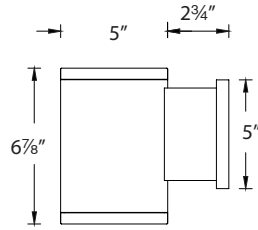

TUBE ARCHITECTURAL DS-WS05

LED Wall Mounts

WAC LIGHTING

Responsible Lighting®

Fixture Type:

Catalog Number:

Project: _____

Location: _____

PRODUCT DESCRIPTION

The latest LED, Bluetooth, and DMX technology for precise color selection in an appealing cylindrical profile. Perfect for accent and wall wash lighting. Available in various light distribution and beam angle options.

FEATURES

- Full color gamut control through gradients of saturated colors from 1-100%
- Tunable White (CCT) Range: 1650-8000K
- Bluetooth control via ilumenight™ iOS App
- High performance LED wall mounted light
- Solid die cast aluminum construction
- 5 year warranty

SPECIFICATIONS

1. **Input:** Universal voltage 120V - 277V, 50/60Hz
2. **Controls:** DMX512-A, Bluetooth v4.0. Configured with ilumenight™ iOS App
3. **Dimming:** 100%-1% in CCT & Color via DMX or Bluetooth control
4. **Light Source:** High output 2 Step Mac Adam Ellipse LEDs, 90+ CRI
   Rated life of 50,000 hours at L70
5. **Finish:** Electrostatically powder coated white, black, bronze and graphite
6. **Standards:** IP65 rated, ETL & cETL wet location listed
7. **Operating Temperature:** -40°F to 104°F (-40°C to 40°C)

Diameter	Power	Beam	Delivered Lumens @ 3000K	CBCP @ 3000K	Light Direction	Color Temp	Finish		
Single DS-WS05	5"	31W	840	-	S Straight up or down 	CC Color Changing	BK Black WT White BZ Bronze GH Graphite		
								S 15° 745 6186 N 25° 645 1951 F 33° 620 1386	
								F	
					A Away from the wall 				
								B Towards the wall 	

DS-WS05-__-CC-__

Example: DS-WS05-FA-CC-GH

waclighting.com
Phone (800) 526.2588
Fax (800) 526.2585

Headquarters/Eastern Distribution Center
44 Harbor Park Drive
Port Washington, NY 11050

Central Distribution Center
1600 Distribution Ct
Lithia Springs, GA 30122

Western Distribution Center
1750 Archibald Avenue
Ontario, CA 91760