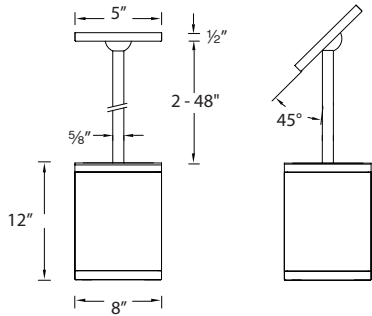

TUBE ARCHITECTURAL DS-PD05(CC)

Color Changing LED Pendants

WAC LIGHTING

Responsible Lighting®

Seismic swivel tilts up to 45° to accommodate sloped ceiling

24" Extension Rod for additional length up to 96" DS-PDX24