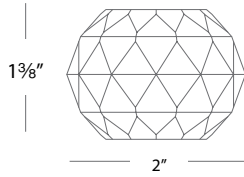

EMPRESS – model: DR-G363

Crystal Collection: Beauty Spots™

WAC LIGHTING

Responsible Lighting®

Fixture Type:

Catalog Number:

Project: _____

Location: _____

PRODUCT DESCRIPTION

Beauty Spots™ series are low voltage surface mount fixtures designed for use in drywall ceilings, grid ceilings, walls, or displays. Clear shades fit over the lamp and are retained by a spring band.

FEATURES

- For use with LED canopy **DR-LED302-30-CH** or Xenon canopy **DR-301** (order separately)
- Use 12V/24V remote electronic or magnetic transformer (order separately) see next pages for complete transformer spec.
- Easily mounted on suspended or finished ceilings.
- Can be used individually as accent pieces or grouped together.
- 5 year WAC Lighting product warranty

SPECIFICATIONS

Construction: Canopy faceplate is plated chrome. Wiring compartment is steel, painted black.

Light Source: LED 4.3W or Xenon Bi-Pin 20W with canopy.

Mounting: No screws, nails or hardware required. Flat "wing" springs expand against the cut out hole to hold fixture against the surface. 2 3/8" cut out hole.

Mounting: Integral wiring compartment with standard size knock out hole on top. When using a class II power supply, side hole may be used for wire entry

Standards: UL & CUL Listed.

COMPATIBLE CANOPY

Source	Model #	Finish	Watt	Cutout	Color Temp	Lumens
LED	DR-LED302-30	CH Chrome	4.3W	2 3/8"	3000K	145
Xenon Bi-Pin	DR-301	CH Chrome	20W	2 3/8"	2700K