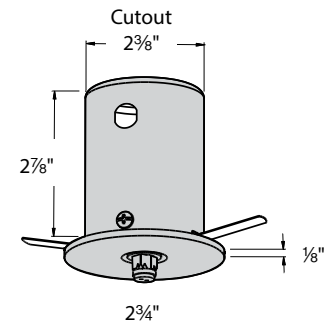

- **CH**

Example: **DR-LED302-30-CH**