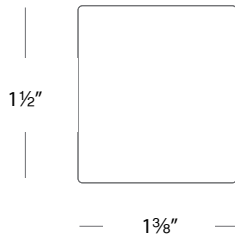

**IRIX – model: DR-G356**  
**Crystal Collection: Beauty Spots™**

**WAC LIGHTING**  
 Responsible Lighting®

Fixture Type:

Catalog Number:

Project: \_\_\_\_\_

Location: \_\_\_\_\_

**PRODUCT DESCRIPTION**

Beauty Spots™ series are low voltage surface mount fixtures designed for use in drywall ceilings, grid ceilings, walls, or displays. Clear shades fit over the lamp and are retained by a spring band.