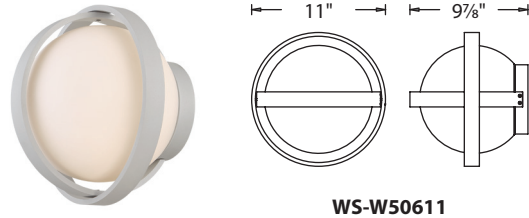

WS-W50611

Fixture Type:

Catalog Number:

Project: _____

Location: _____

PRODUCT DESCRIPTION

A symphony of curves, Axis features a mouth blown etched triplex opal glass diffuser that provides an even illumination. Constructed with a solid die cast aluminum and powder coated finish. The light engine is factory sealed for maximum protection against the harshest elements.

FEATURES

- Mouth blown etched triplex opal glass diffuser provides even illumination
- Mount as wall mount or ceiling mount
- Weather-resistant powder coated finish
- Light engine is factory sealed for maximum protection from the elements
- Solid aluminum construction
- No transformer or driver required
- Color Temp: 3000K
- CRI: 90
- Dimming: 100% - 10% ELV
- Rated Life: 54,000 hours
- Input: 120V (277V special order)

SPECIFICATIONS

Construction: Aluminum and Etched Triplex Opal Glass

Light Source: High output LED.

Finish: Titanium (TT)

Standards: ETL & cETL wet location listed. IP 65. CEC Title 24

ORDER NUMBER

		Watt	LED Lumens	Delivered Lumens	Finish
7"	WS-W50607	9.5W	820	605	TT Titanium
11"	WS-W50611	18W	1640	1155	

Example: **WS-W50607-TT**
For 277V, add an "F" before the finish: **WS-W50607F-TT**

waclighting.com
Phone (800) 526.2588
Fax (800) 526.2585

Headquarters/Eastern Distribution Center
44 Harbor Park Drive
Port Washington, NY 11050

Central Distribution Center
1600 Distribution Ct
Lithia Springs, GA 30122

Western Distribution Center
1750 Archibald Avenue
Ontario, CA 91760