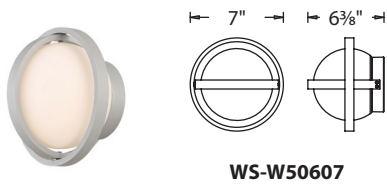

AXIS – model: WS-W506
dwelLED™ LED Outdoor

WAC LIGHTING
Responsible Lighting®

WS-W50607