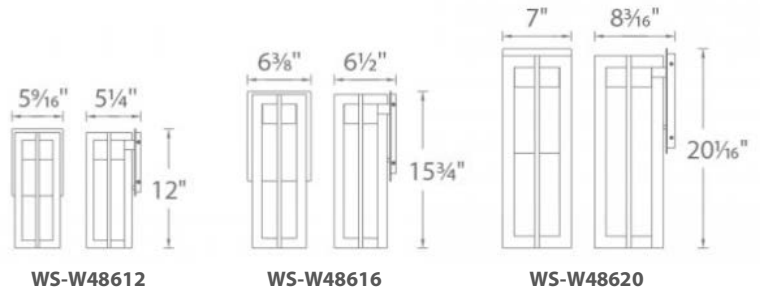

Chamber Outdoor

WS-W48612 / WS-W48616 / WS-W48620

dweLED
by WAC Lighting

Fixture Type:

Catalog Number:

Project:

Location:

PRODUCT DESCRIPTION