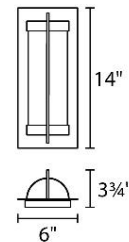

FINISHES:

Black

LINE DRAWING:

WS-W45714

WAC LIGHTING

Fixture Type: _____

Catalog Number: _____

Project: _____