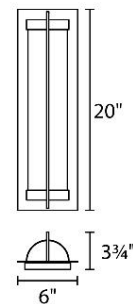

FINISHES:

Black

LINE DRAWING:

WS-W45720

WAC LIGHTING

Fixture Type: _____

Catalog Number: _____

Project: _____