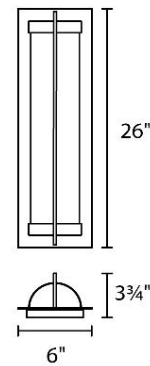

REPLACEMENT PARTS

RPL-GLA-45726 - Glass for WS-W45726

FINISHES:

Black

LINE DRAWING:

WS-W45726