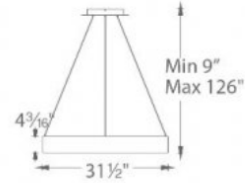

Fixture Type:

Catalog Number:

Project:

Location:

PD-33732

PRODUCT DESCRIPTION

Cleverly hidden led modules and a circular frosted diffuser floating inside a halo of spun aluminum work together for a beautiful, even illumination. Note the two new finishes – white and black – along with the original aluminum.

FEATURES

- Minimalist look with no visible power cord
- Even illumination with no hotspots
- Seamless brushed aluminum shade
- Cable suspension carrying low voltage may be field shortened
- Universal driver (120V-220V-277V) concealed with canopy

SPECIFICATIONS

Color Temp: 3000K

CRI: 80

Dimming: 100% - 5% ELV & 0-10V

Rated Life: 83,000 hrs

Input: 120V – 277V

Construction: Aluminum with acrylic diffuser

Finish: White, Black, Brushed Aluminum

Standards: ETL & cETL listed, Damp listed,

ORDER NUMBER

Model	Wattage	Voltage	LED Lumens	Delivered Lumens	Finish	
PD-33718	18"	22W		1495	940	WT White
PD-33732	32"	88W	120V-277V	6340	4435	BK Black
PD-33743	43"	128W		11115	7300	AL Brushed Aluminum

Example: PD-33732-BK