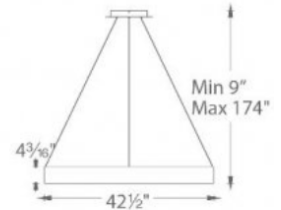

PD-33743

PRODUCT DESCRIPTION

Cleverly hidden led modules and a circular frosted diffuser floating inside a halo of spun aluminum work together for a beautiful, even illumination. Note the two new finishes – white and black – along with the original aluminum.

FEATURES

- Minimalist look with no visible power cord
- Even illumination with no hotspots
- Seamless brushed aluminum shade
- Cable suspension carrying low voltage may be field shortened
- Universal driver (120V-220V-277V) concealed with canopy

SPECIFICATIONS

Color Temp: 3000K

CRI: 80

Dimming: 100% - 5% ELV & 0-10V

Rated Life: 83,000 hrs

Input: 120V – 277V

Construction: Aluminum with acrylic diffuser

Finish: White, Black, Brushed Aluminum

Standards: ETL & cETL listed, Damp listed,

ORDER NUMBER

Model	Wattage	Voltage	LED Lumens	Delivered Lumens	Finish	
PD-33718	18"	22W		1495	940	WT White
PD-33732	32"	88W	120V-277V	6340	4435	BK Black
PD-33743	43"	128W		11115	7300	AL Brushed Aluminum

Example: PD-33732-BK