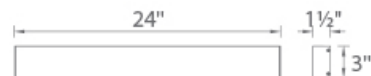

LINE DRAWING