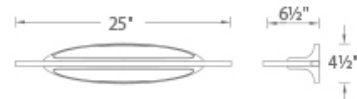

LINE DRAWING: