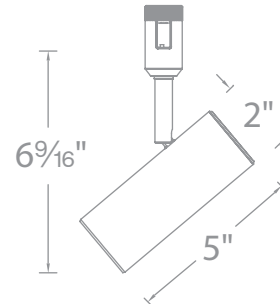

PRODUCT DESCRIPTION

Silo offers superior light output in a small, sleek design. Engineered synthesis of driver, single point source LED, optical and thermal management in a slender die-cast housing. Ideal for residential, retail and lower mounting height commercial applications.

FEATURES

- 35° TIR lens pre-installed. 25° TIR lens included
- Integral driver and high output COB LED
- Outperforms halogen 65W MR16
- Accommodates one flat lens accessory or one glare control accessory
- 350° horizontal and 90° vertical aiming
- 80,000 hour rated life
- 5 year WAC Lighting product warranty

SPECIFICATIONS

1. **Construction:** Die-cast aluminum with removable front cap for lenses or accessories
2. **Input:** 120VAC 50/60Hz
3. **Power:** 10W
4. **Light Source:** High output COB LED
5. **Dimming:** 100%-5% electronic low voltage (ELV) dimmer
6. **Standards:** UL & cUL Listed, Energy Star®, CEC Title 24 Compliant
7. **Finish:** Powder coated

ORDER NUMBER

	Beam	Lumens	CBCP	Color Temp	CRI	Finish
HM1-2010	25°	790	2575	930 3000K	90	PT <i>Platinum</i>
	35°	790	1545			

HM1-2010-930-PT

FLAT LENS

Amber	LENS-11-AMB
Blue	LENS-11-BLU
Green	LENS-11-GRN
Red	LENS-11-RED
Yellow	LENS-11-YEL

FLAT LENS

Frosted	LENS-11-FR
Spread	LENS-11-SPR
Beam elongating	LENS-11-BEL

GLARE CONTROL

Cross louver - platinum	LENS-11P-CRL-PT
Snoot - platinum	LENS-11-SNOOT-PT

WAC Lighting

www.waclighting.com

Phone (800) 526.2588 • Fax (800) 526.2585

Headquarters/Eastern Distribution Center

44 Harbor Park Drive • Port Washington, NY 11050

Phone (516) 515.5000 • Fax (516) 515.5050

Western Distribution Center

1750 Archibald Avenue • Ontario, CA 91760

Phone (800) 526.2588 • Fax (800) 526.2585