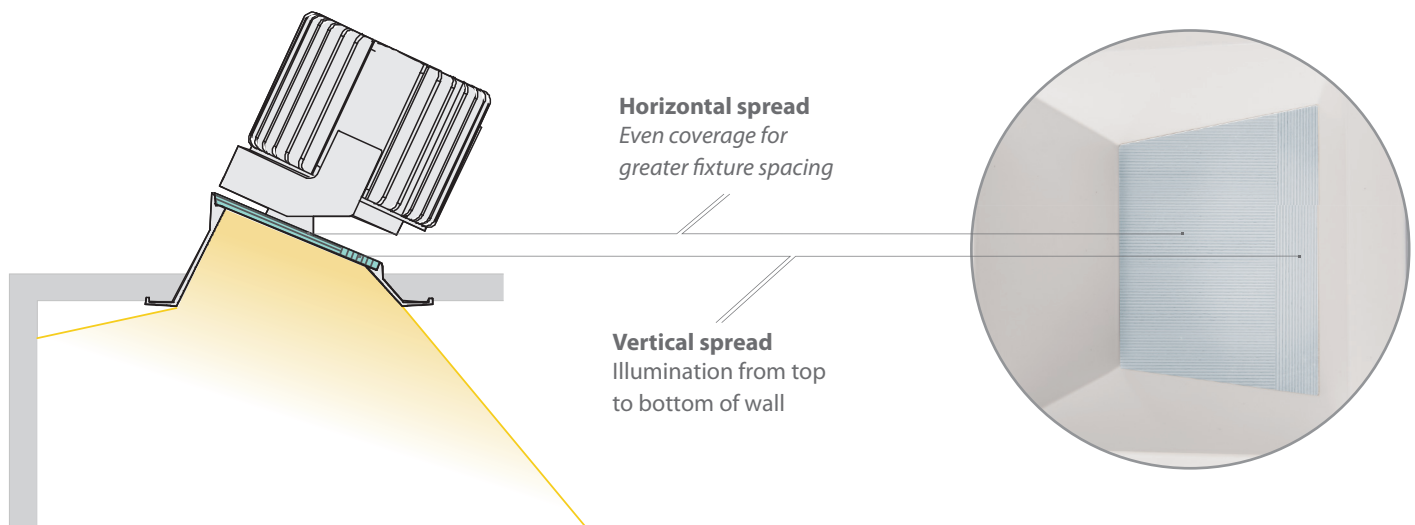

FEATURES

- Dual finishes are single piece, no physical seams
- Innovative bi-directional spread lens
- Engineered for even wall illumination both vertically and horizontally
- Compatible with wide range of accessories

Responsible Lighting®

HOUSINGS (REQUIRED)

		Model	Power* A	Rating	Options
	R4RNL Round	R4RCL Round Chicago Plenum	15 15W	IC rated IC rated Non-IC	EM Emergency backup battery (Optional)
	R4RCL Round Chicago Plenum		25 25W		
	R4SNL Square	R4SCL Square Chicago Plenum	15 15W	IC rated IC rated Non-IC	EM Emergency backup battery (Optional)
	R4SCL Square Chicago Plenum		25 25W		

*Power consumption depends on beam angle of the trim.

R4 _____ - _____

Example: **R4RNL-15** or **R4RNL-15EM** (with Emergency backup battery)

BI-DIRECTIONAL SPREAD LENS

waclighting.com
Phone (800) 526.2588
Fax (800) 526.2585