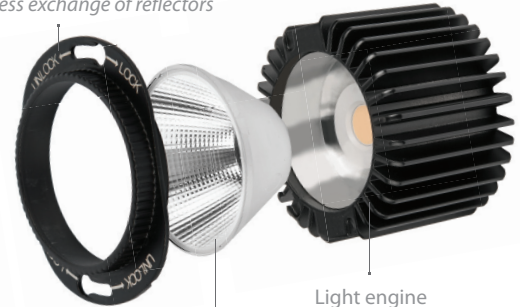

*Power consumption depends on beam angle of the trim.

R4

Example: **R4RNT-15** or **R4RNT-15EM** (with Emergency backup battery)

FIELD CHANGEABLE GLARE CONTROL AND OPTIC SYSTEM

Accessory holder
Holds up to two lenses or
One lens and one glare control

Optical cartridge
Allows tool-less exchange of reflectors

Reflector
For narrow flood, flood, and wide flood.
Spot distribution features dedicated module.

Accessory holder

LENS-73-HLD

Required to hold lens and glare control accessories