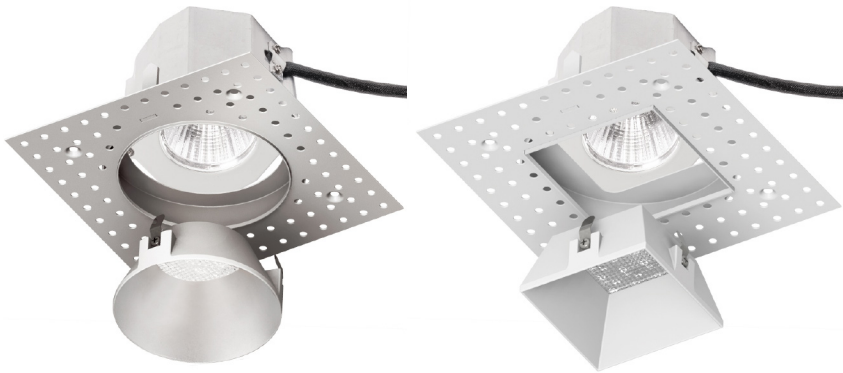

AETHER - Invisible Trim™

R3ARDL, R3ASDL

WAC LIGHTING

Responsible Lighting®

Fixture Type:

Catalog Number:

Project: _____

Location: _____

PRODUCT DESCRIPTION

Designed to fit in tight plenum space

FEATURES

- Designed to fit in tight plenum
- Wet location listed for trims
- 3.5" trim aperture, 3.5" housing height
- 35° cut-off angle
- Universal input voltage (120V-277V)
- 5 year WAC Lighting product warranty

SPECIFICATIONS

Construction: Die-cast aluminum trim with extruded aluminum heat sink

Dimming: 100% - 0% with 0-10V dimmer (120V - 277V)

100% - 5% with Electronic Low Voltage (ELV) dimmer (120V only)

Input: 120V-277V AC

Power: 22.5W, power factor 0.98

Mounting: Retention clips firmly hold trim to housing.

Finish: Powder coated

Standards: ETL & cETL Listed, wet location listed trims

IC-rated airtight housing with available Chicago plenum version

Ceiling thickness: ½" - 1½"

TRIM (SEE NEXT PAGE FOR HOUSING)

	Beam	Color Temp	CRI	Lumen	CBCP	Finish	Interior/Trim
R3ARDL Round 	N 25°	827 2700K	85	1190	4405	HZ WT BK	Haze White Black
		927 2700K	90	1000	3910		
		830 3000K	85	1200	4465		
		930 3000K	90	1005	3600		
		835 3500K	85	1185	4260		
		840 4000K	85	1335	4775		
R3ASDL Square 	F 40°	827 2700K	85	1140	2360	HZ WT BK	Haze White Black
		927 2700K	90	1025	2080		
		830 3000K	85	1185	2465		
		930 3000K	90	950	1910		
		835 3500K	85	1175	2345		
		840 4000K	85	1265	2520		
R3ARDL Round 	N 25°	827 2700K	85	1190	4405	HZ WT BK	Haze White Black
		927 2700K	90	1000	3910		
		830 3000K	85	1200	4465		
		930 3000K	90	1005	3600		
		835 3500K	85	1185	4260		
		840 4000K	85	1335	4775		
R3ASDL Square 	F 40°	827 2700K	85	1140	2360	HZ WT BK	Haze White Black
		927 2700K	90	1025	2080		
		830 3000K	85	1185	2465		
		930 3000K	90	950	1910		
		835 3500K	85	1175	2345		
		840 4000K	85	1265	2520		

R3A_DL-_____

Example: R3ARDL-N930-HZ

waclighting.com
Phone (800) 526.2588
Fax (800) 526.2585

Headquarters/Eastern Distribution Center
44 Harbor Park Drive
Port Washington, NY 11050

Central Distribution Center
1600 Distribution Ct
Lithia Springs, GA 30122

Western Distribution Center
1750 Archibald Avenue
Ontario, CA 91760