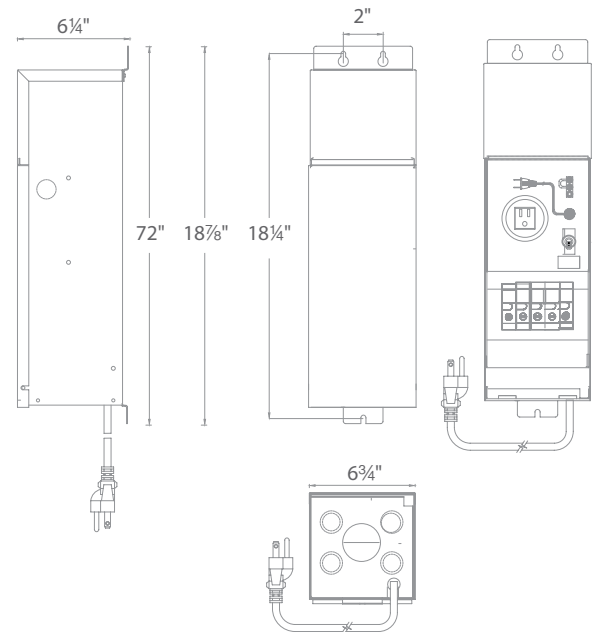

MAGNETIC TRANSFORMER - 300W

9300

WAC

LANDSCAPE LIGHTING

Fixture Type:

Catalog Number:

Project: _____

Location: _____

PRODUCT DESCRIPTION

Magnetic transformer for Landscape Lighting products

FEATURES

- IP65 Rated
- 12V to 15V taps
- Knock outs for power and photosensor connections
- 3-prong outlet for timer
- Outdoor rated stainless steel transformer contains an outdoor rated 3-prong plug for power
- 6' lead wire
- UL 1838 Listed

ORDERING NUMBER

9300-TRN-SS

300W Max