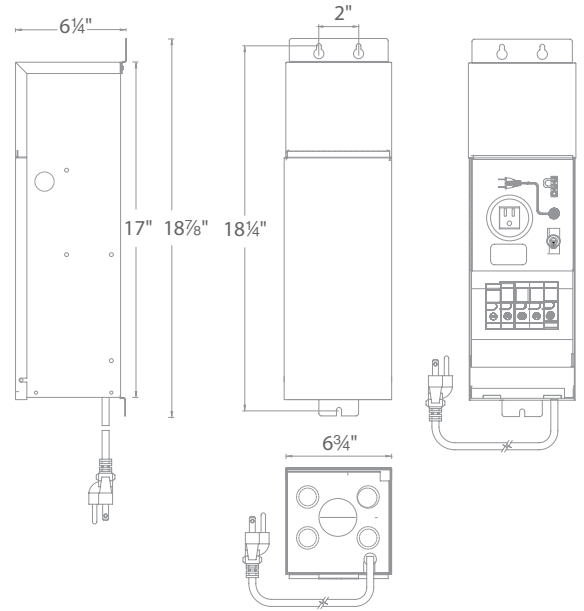

MAGNETIC TRANSFORMER - 150W

9150

WAC

LANDSCAPE LIGHTING

Fixture Type:

Catalog Number:

Project:

Location:

PRODUCT DESCRIPTION

Magnetic transformer for Landscape Lighting products

FEATURES

- IP65 Rated
- 12V to 15V taps
- Knock outs for power and photosensor connections
- 3-prong outlet for timer
- Outdoor rated stainless steel transformer contains an outdoor rated 3-prong plug for power
- 6' lead wire
- UL 1838 Listed

ORDERING NUMBER

9150-TRN-SS

150W Max