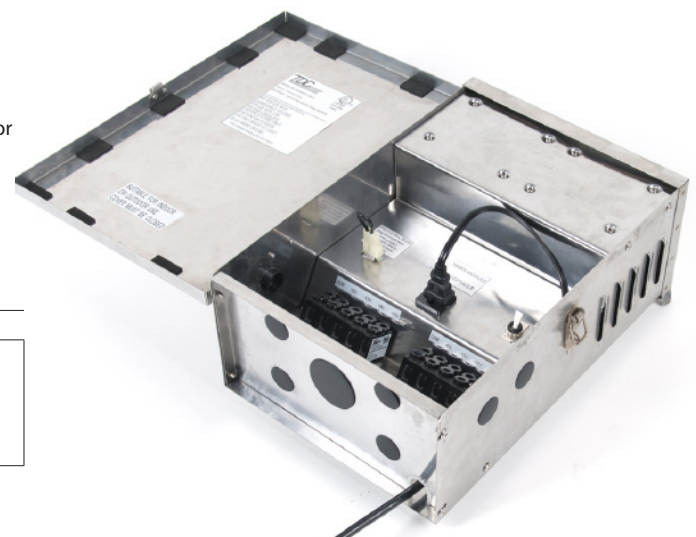

ORDERING NUMBER

9600-TRN-SS

600W Max

9600-TRN-SS

waclighting.com
Phone (800) 526.2588
Fax (800) 526.2585

Headquarters/Eastern Distribution Center
44 Harbor Park Drive
Port Washington, NY 11050

Central Distribution Center
1600 Distribution Ct
Lithia Springs, GA 30122

Western Distribution Center
1750 Archibald Avenue
Ontario, CA 91760