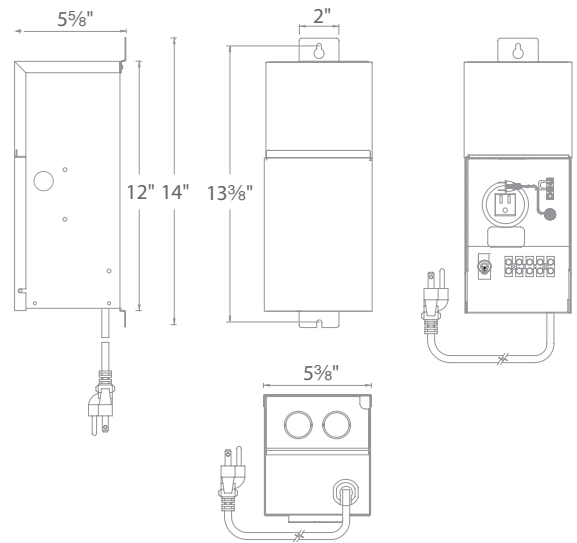

MAGNETIC TRANSFORMER - 75W

9075

WAC

LANDSCAPE LIGHTING

Fixture Type:

Catalog Number:

Project: _____

Location: _____