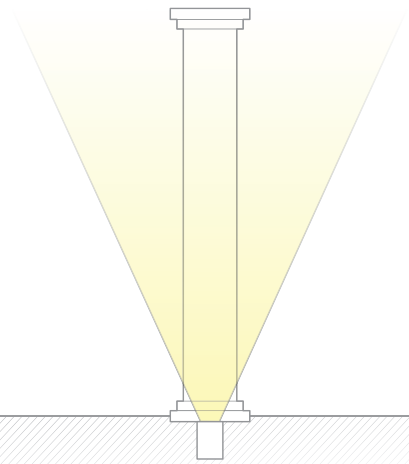

3" INGROUND 12V

5031

WAC

LANDSCAPE LIGHTING

Typical Inground
*Most light output goes into the air,
causing light pollution*