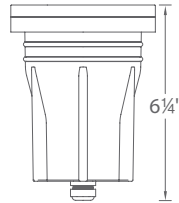

3" INGROUND 120V

5032

WAC

LANDSCAPE LIGHTING

Fixture Type:

Catalog Number:

Project: _____

Location: _____

PRODUCT DESCRIPTION

Landscape Wall Wash luminaire

FEATURES

- Adjustable beam angle
- Integral dimmer
- IP67 rated, protected from temporary immersion under water
- Drive over up to 4500lbs
- Solid diecast brass or corrosion resistant aluminum
- Available concrete pour kit
- 6' lead wire and wire nuts included
- Maintains constant lumen output against voltage drop
- UL 1598 listed
- Not suitable to use with external dimmers

SPECIFICATIONS

Input: 110V - 120VAC
Power: 3W to 11.5W
Brightness: 65 lm to 515 lm
Beam Angle: 15° to 60°
CRI: 85
Rated Life: 45,000 hours

ORDERING NUMBER

		Color Temp	Finish
5032	3" Inground 12V	30 3000K	BZ Bronze on Aluminum
			BBR Bronze on Brass

5032-30_____

Example: **5032-30BBR**

waclighting.com
Phone (800) 526.2588
Fax (800) 526.2585

Headquarters/Eastern Distribution Center
44 Harbor Park Drive
Port Washington, NY 11050

Central Distribution Center
1600 Distribution Ct
Lithia Springs, GA 30122

Western Distribution Center
1750 Archibald Avenue
Ontario, CA 91760