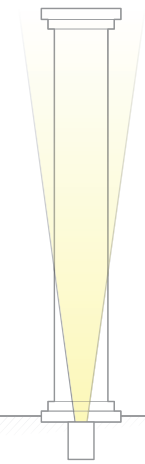

### SPECIFICATIONS

**Input:** 9 - 15VAC  
**Power:** 2W to 12W / 2VA - 17VA  
**Brightness:** 70 lm to 505 lm  
**Beam Angle:** 15° to 60°  
**CRI:** 85  
**Rated Life:** 55,000 hours

## LANDSCAPE LIGHTING

**Typical Inground**  
*Most light output goes into the air,  
causing light pollution*

**Adjust Beam Angles**  
*Presets at  
15°, 30°, 45°, 60°*

**Adjustable WAC Inground**  
*Adjust the light to where you need it*

**Typical Inground**  
*Most light output goes into the air,  
causing light pollution*

**Tilt and Aim**  
*Up to 40° of adjustability preset at  
-20°, -10°, 0°, 10°, 20°*

**Adjustable WAC Inground**  
*Adjust the light to where you need it*