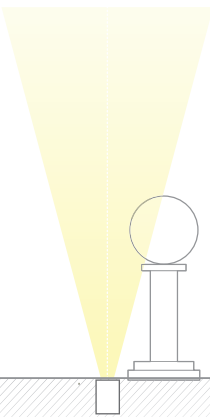

## LANDSCAPE LIGHTING

**Typical Inground**  
*Most light output goes into the air,  
causing light pollution*

**Adjust Beam Angles**  
*Presets at  
15°, 30°, 45°, 60°*

**Adjustable WAC Inground**  
*Adjust the light to where you need it*

**Typical Inground**  
*Most light output goes into the air,  
causing light pollution*

**Tilt and Aim**  
*Up to 40° of adjustability preset at  
-20°, -10°, 0°, 10°, 20°*

**Adjustable WAC Inground**  
*Adjust the light to where you need it*