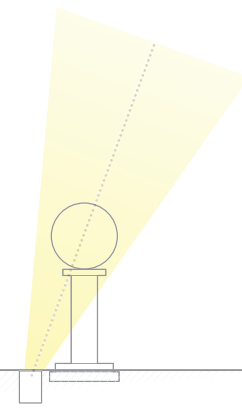

## LANDSCAPE LIGHTING

**Typical Inground**  
*Most light output goes into the air,  
causing light pollution*

**Adjust Beam Angles**  
*Presets at  
15°, 30°, 45°, 60°*

**Adjustable WAC Inground**  
*Adjust the light to where you need it*

**Typical Inground**  
*Most light output goes into the air,  
causing light pollution*

**Tilt and Aim**  
*Up to 40° of adjustability preset at  
-20°, -10°, 0°, 10°, 20°*

**Adjustable WAC Inground**  
*Adjust the light to where you need it*