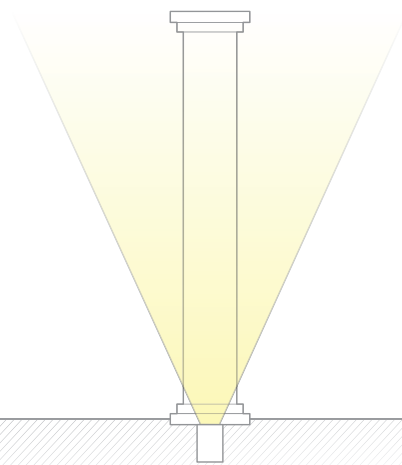

3" INGROUND 120V

5032

WAC

LANDSCAPE LIGHTING

Typical Inground
*Most light output goes into the air,
causing light pollution*