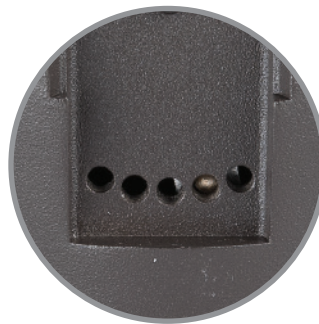

Tilt and Aim
*Up to 40° of adjustability preset at
-20°, -10°, 0°, 10°, 20°*