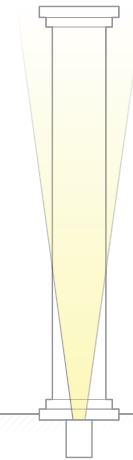

### SPECIFICATIONS

**Input:** 110V - 120VAC  
**Power:** 3W to 11.5W  
**Brightness:** 65 lm to 515 lm  
**Beam Angle:** 15° to 60°  
**CRI:** 85  
**Rated Life:** 45,000 hours

## LANDSCAPE LIGHTING

**Typical Inground**  
*Most light output goes into the air,  
causing light pollution*

**Adjust Beam Angles**  
*Presets at  
15°, 30°, 45°, 60°*

**Adjustable WAC Inground**  
*Adjust the light to where you need it*