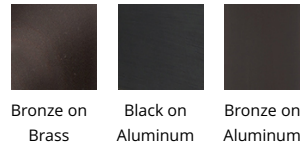

Example: **5000-SCP-BBR**

DESCRIPTION

Surface mount canopy with threaded loop for WAC Landscape Lighting Accent, Flood, Inground Lights. Includes three 7" threaded stainless steel stabilizing pins for ground mounting or surface mounts with four screws.

FEATURES

- Includes three 7" threaded stainless steel stabilizing pins for ground mounting or surface mounts with four screws
- 5 year warranty

SPECIFICATIONS

Construction: Solid die-cast brass, Corrosion resistant aluminum alloy
Finish: Enamel Coated: Bronze on Brass, Black on Aluminum, Bronze on Aluminum

FINISHES:

LINE DRAWING: