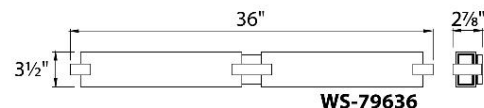

REPLACEMENT PARTS

RPL-GLA-79636 - Glass for WS-79636